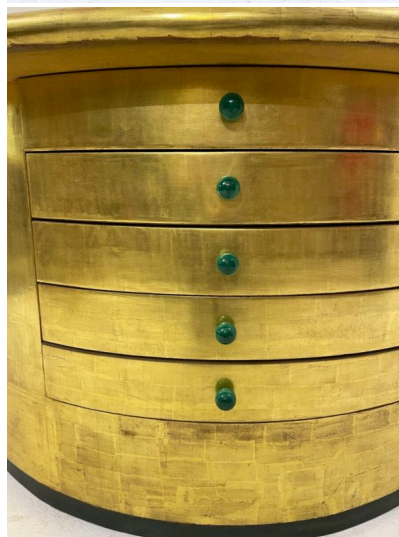

GALLERY IMAGES