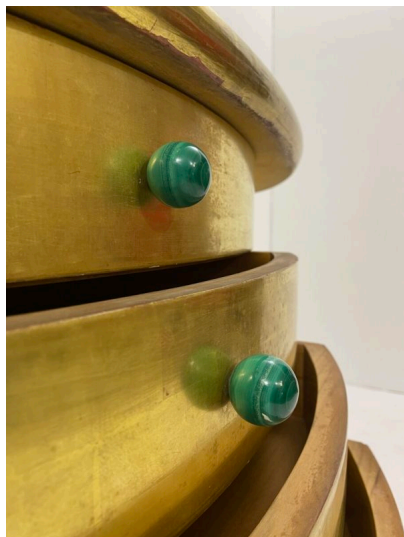

MID CENTURY GOLDEN DEMI-LUNE CONSOLE TABLE

A mid-century modern demi-lune console table, made with golden leaves and malachite.

This table dates back to the 1980's.

Categories: [Furniture](#), [Tables/Desks](#)

GALLERY IMAGES

LIVING IN STYLE

GALLERY

Gallery Tel: + 44 (0) 20 8076 5055

Mobile Tel: + 44 (0) 7715 059 226

Email: info@livinginstylegallery.com

Site: livinginstylegallery.com

ADDITIONAL INFORMATION

Dimensions

62 × 170 × 76 cm

Color

Gold, Green

Material

Gold Leaf, Malachite, Wood