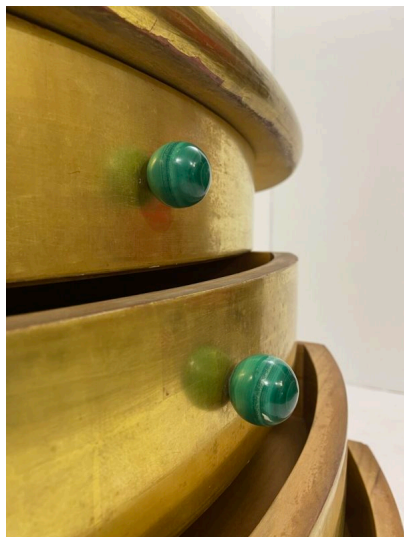

MID CENTURY GOLDEN DEMI-LUNE CONSOLE TABLE

A mid-century modern demi-lune console table, made with golden leaves and malachite.

This table dates back to the 1980's.

Categories: [Furniture](#), [Tables/Desks](#)

GALLERY IMAGES

LIVING IN STYLE

GALLERY

Gallery Tel: + 44 (0) 20 8076 5055

Mobile Tel: + 44 (0) 7968 752 760

Email: info@livinginstylegallery.com

Site: livinginstylegallery.com

ADDITIONAL INFORMATION

Dimensions

62 × 170 × 76 cm

Color

Gold, Green

Material

Gold Leaf, Malachite, Wood