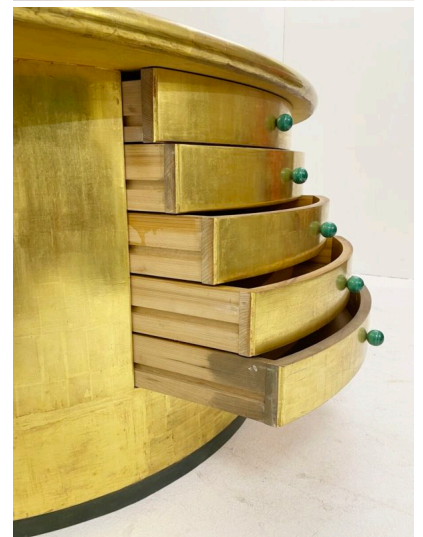

GALLERY IMAGES