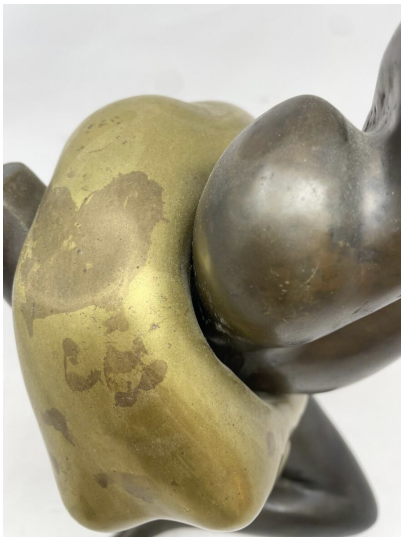

**MID-CENTURY HELIO RODRIGUES
SCULPTURE, BRAZIL**

Mid-Century Helio Rodrigues Sculpture,
Brazil

Categories: [Furniture](#), [Home Accessories](#),
[Other](#)

GALLERY IMAGES

LIVING IN STYLE

GALLERY

Gallery Tel: + 44 (0) 20 8076 5055