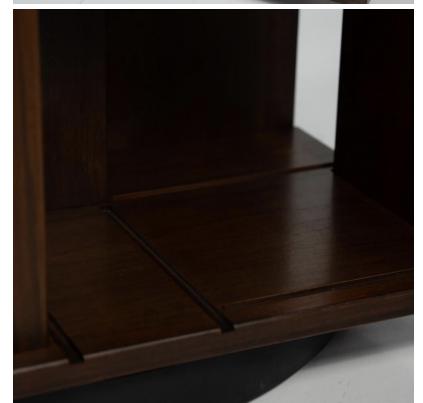

GALLERY IMAGES