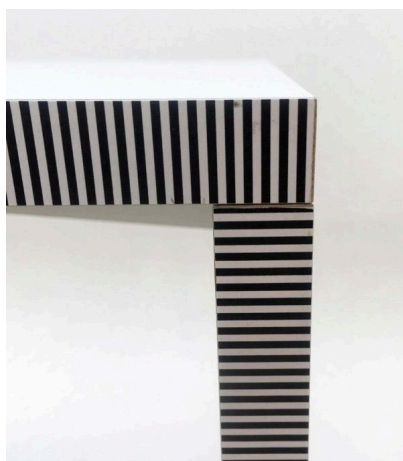

**MID CENTURY "KROMA" DESK BY
ANTONIA ASTORI FOR DRIADE**

*A mid-century modern "Kroma" desk by
Antonia Astori for Driade.*

Made in Italy in the 1980's.

Categories: [Furniture](#), [Tables/Desks](#)

GALLERY IMAGES

LIVING IN STYLE

GALLERY

Gallery Tel: + 44 (0) 20 8076 5055

Mobile Tel: + 44 (0) 7968 752 760

Email: info@livinginstylegallery.com

Site: livinginstylegallery.com

ADDITIONAL INFORMATION

Color	Black, Blue, White
Material	Metal, Wood