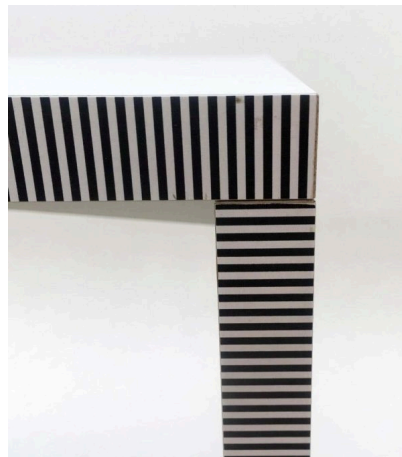

**MID CENTURY "KROMA" DESK BY
ANTONIA ASTORI FOR DRIADE**

*A mid-century modern "Kroma" desk by
Antonia Astori for Driade.*

Made in Italy in the 1980's.

Categories: [Furniture](#), [Tables/Desks](#)

GALLERY IMAGES

LIVING IN STYLE

GALLERY

Gallery Tel: + 44 (0) 20 8076 5055

Mobile Tel: + 44 (0) 7715 059 226

Email: info@livinginstylegallery.com

Site: livinginstylegallery.com

ADDITIONAL INFORMATION

Color	Black, Blue, White
Material	Metal, Wood