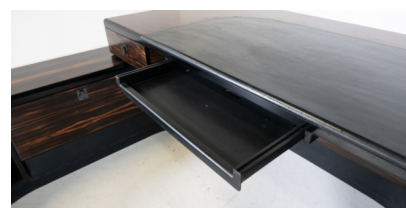

MID-CENTURY LARGE EXECUTIVE WOODEN DESK, ITALY, 1960S

Mid-Century Large Executive Wooden Desk, Italy, 1960s

Categories: [Furniture](#), [Tables/Desks](#)

GALLERY IMAGES

LIVING IN STYLE

GALLERY

Gallery Tel: + 44 (0) 20 8076 5055