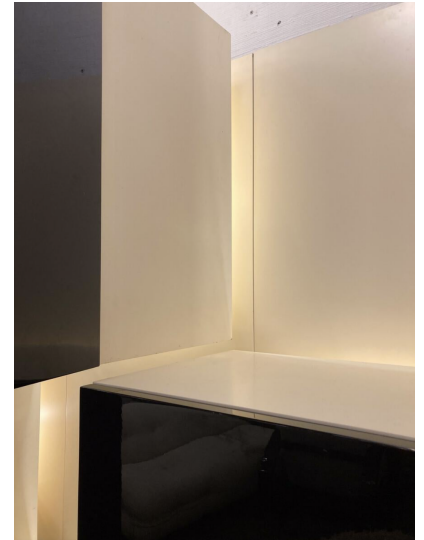

**MID-CENTURY LIGHTING WALL UNIT
BY ROBERTO MONSANI FOR
ACERBIS, 1970S**

Mid-Century Lighting Wall Unit by Roberto
Monsani for Acerbis, 1970s

Categories: [Lighting](#), [Wall Lamp](#)

GALLERY IMAGES

LIVING IN STYLE