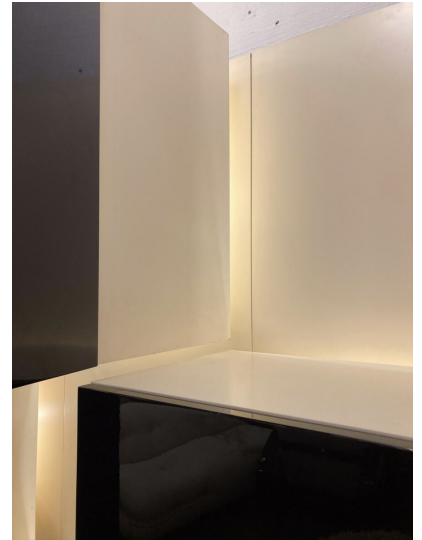

**MID-CENTURY LIGHTING WALL UNIT
BY ROBERTO MONSANI FOR
ACERBIS, 1970S**

Mid-Century Lighting Wall Unit by Roberto
Monsani for Acerbis, 1970s

Categories: [Lighting](#), [Wall Lamp](#)

GALLERY IMAGES

LIVING IN STYLE