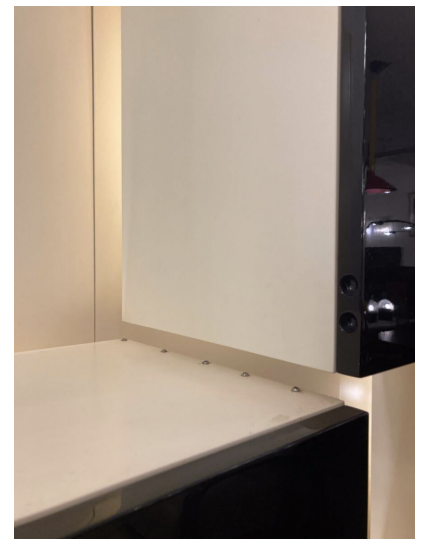

**MID-CENTURY LIGHTING WALL UNIT
BY ROBERTO MONSANI FOR
ACERBIS, 1970S**

Mid-Century Lighting Wall Unit by Roberto
Monsani for Acerbis, 1970s

Categories: [Lighting](#), [Wall Lamp](#)

GALLERY IMAGES

LIVING IN STYLE