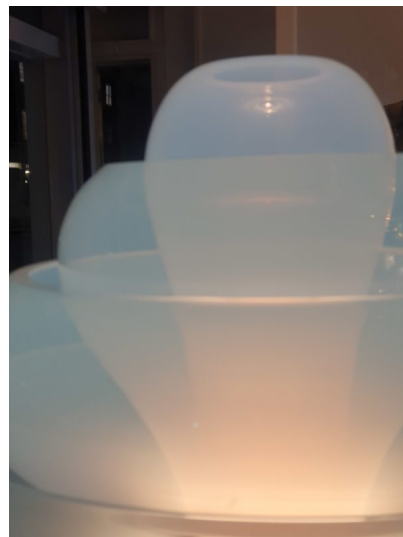

**MID CENTURY "LOTUS" TABLE LAMP
BY CARLO NASON**

Mid-Century Modern Lotus Lamp LT305 by
Carlo Nason

Categories: [Battersea 2022](#), [Lighting](#), [Table Lamp](#)

PRODUCT DESCRIPTION

Mid-Century Modern Lotus Lamp LT305 by Carlo Nason, Italy, Murano Glass, 1969

GALLERY IMAGES

ADDITIONAL INFORMATION

Dimensions	46 × 46 × 46 cm
Color	Opaque
Material	Murano Glass