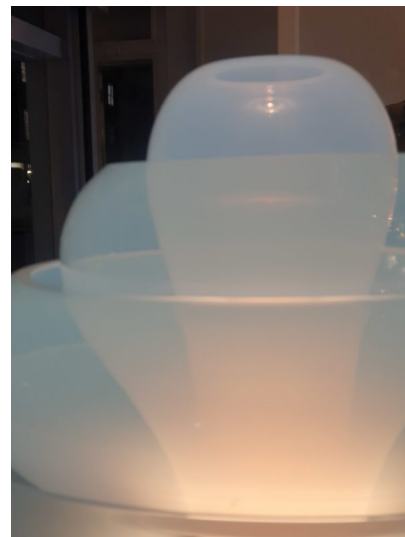

**MID CENTURY "LOTUS" TABLE LAMP  
BY CARLO NASON**

Mid-Century Modern Lotus Lamp LT305 by  
Carlo Nason

---

**Categories:** [Battersea 2022](#), [Lighting](#), [Table Lamp](#)

**PRODUCT DESCRIPTION**

Mid-Century Modern Lotus Lamp LT305 by Carlo Nason, Italy, Murano Glass, 1969

**GALLERY IMAGES**

## ADDITIONAL INFORMATION

<b>Dimensions</b>	46 × 46 × 46 cm
<b>Color</b>	Opaque
<b>Material</b>	Murano Glass