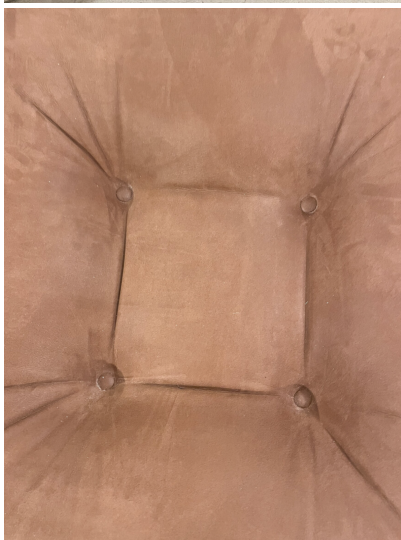

**MID-CENTURY LOUNGE CHAIR AND
OTTOMAN MODEL 'ALTA' BY OSCAR
NIEMEYER FOR MOBILIER
INTERNATIONAL, 1970S**

Mid-Century Lounge Chair and Ottoman
Model 'Alta' by Oscar Niemeyer for Mobilier
International, 1970s

Categories: [Furniture](#), [Seating](#)

GALLERY IMAGES

LIVING IN STYLE

GALLERY

Gallery Tel: + 44 (0) 20 8076 5055

Mobile Tel: + 44 (0) 7968 752 760

Email: info@livinginstylegallery.com

Site: livinginstylegallery.com