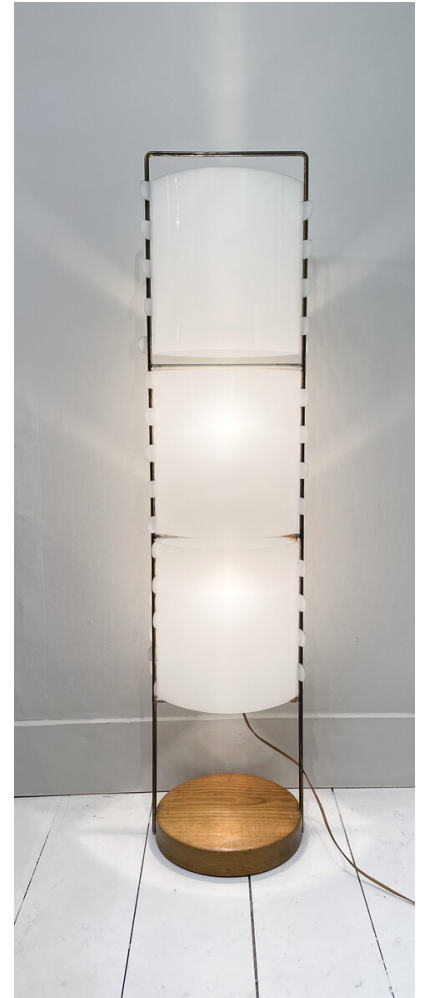

**MID CENTURY "M1" FLOOR LAMP BY  
JOSEPH-ANDRÉ MOTTE FOR  
HUCHERS MINVIELLE**

*A mid-century "M1" floor lamp by Joseph-  
André Motte for Huchers Minvielle.*

*Made in France in the 1950's.*

---

**Categories:** [Floor Lamp](#), [Lighting](#)

**GALLERY IMAGES**

## ADDITIONAL INFORMATION

**Dimensions**

27 × 27 × 123 cm

**Color**

Black, Brown, White

**Material**

Metal, Plastic, Wood