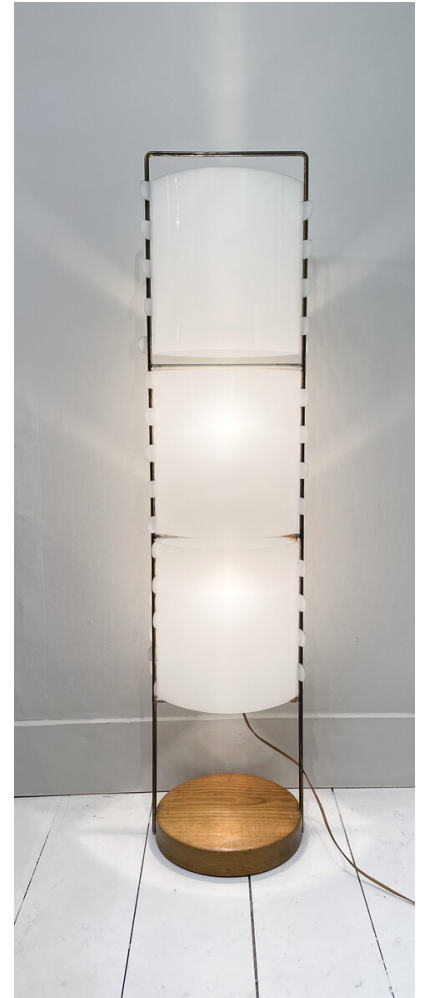

**MID CENTURY "M1" FLOOR LAMP BY
JOSEPH-ANDRÉ MOTTE FOR
HUCHERS MINVIELLE**

*A mid-century "M1" floor lamp by Joseph-
André Motte for Huchers Minvielle.*

Made in France in the 1950's.

Categories: [Floor Lamp](#), [Lighting](#)

GALLERY IMAGES

ADDITIONAL INFORMATION

Dimensions

27 × 27 × 123 cm

Color

Black, Brown, White

Material

Metal, Plastic, Wood