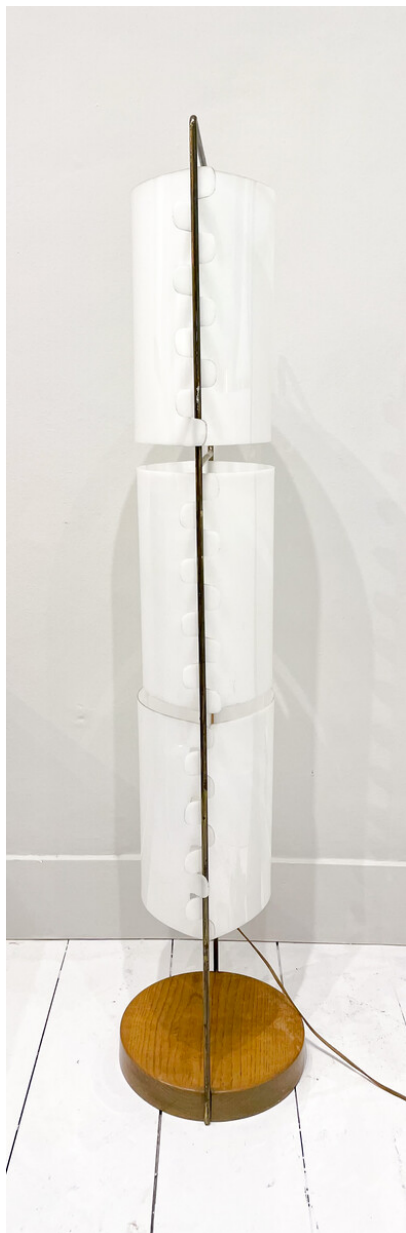

LIVING IN STYLE

GALLERY

Gallery Tel: + 44 (0) 20 8076 5055

Mobile Tel: + 44 (0) 7968 752 760

Email: info@livinginstylegallery.com

Site: livinginstylegallery.com