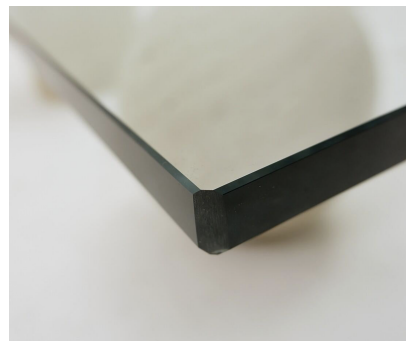

LIVING IN STYLE

GALLERY

Gallery Tel: + 44 (0) 20 8076 5055

Mobile Tel: + 44 (0) 7715 059 226

Email: info@livinginstylegallery.com

Site: livinginstylegallery.com