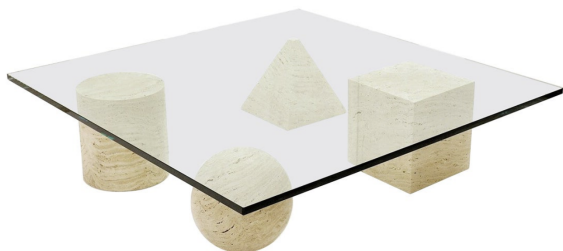

**MID CENTURY "METAPHORA"  
COFFEE TABLE BY MASSIMO AND  
LELLA VIGNELLI, TRAVERTINE**

Mid-Century "Metaphora" Coffee Table by  
Massimo and Lella Vignelli, Travertine

Categories: [Furniture](#), [Tables/Desks](#)