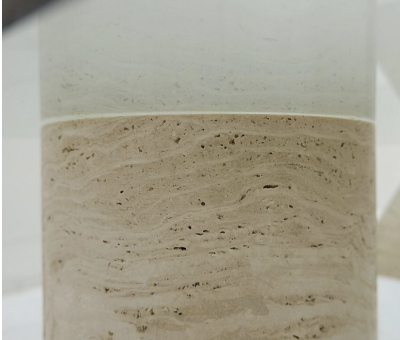

LIVING IN STYLE

GALLERY

Gallery Tel: + 44 (0) 20 8076 5055

Mobile Tel: + 44 (0) 7968 752 760

Email: info@livinginstylegallery.com

Site: livinginstylegallery.com