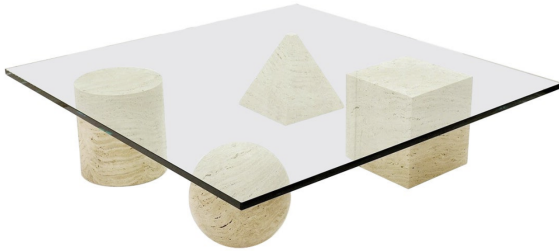

**MID CENTURY "METAPHORA"  
COFFEE TABLE BY MASSIMO AND  
LELLA VIGNELLI, TRAVERTINE**

Mid-Century "Metaphora" Coffee Table by  
Massimo and Lella Vignelli, Travertine

Categories: [Furniture](#), [Tables/Desks](#)