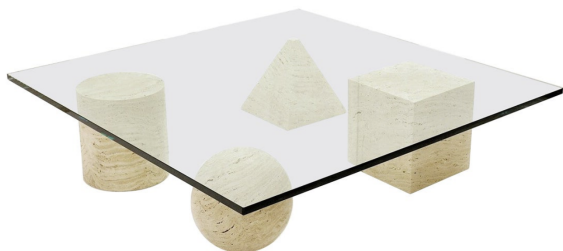

**MID CENTURY "METAPHORA"
COFFEE TABLE BY MASSIMO AND
LELLA VIGNELLI, TRAVERTINE**

Mid-Century "Metaphora" Coffee Table by
Massimo and Lella Vignelli, Travertine

Categories: [Furniture](#), [Tables/Desks](#)