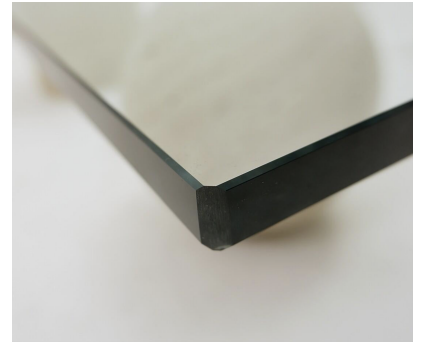

LIVING IN STYLE

GALLERY

Gallery Tel: + 44 (0) 20 8076 5055

Mobile Tel: + 44 (0) 7968 752 760

Email: info@livinginstylegallery.com

Site: livinginstylegallery.com