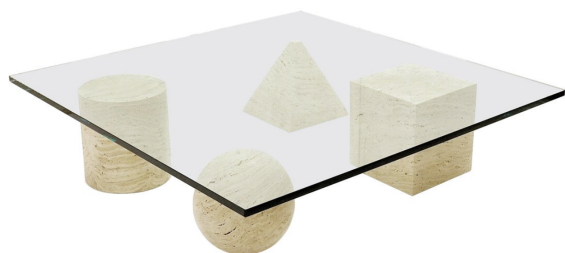

**MID CENTURY "METAPHORA"
COFFEE TABLE BY MASSIMO AND
LELLA VIGNELLI, TRAVERTINE**

Mid-Century "Metaphora" Coffee Table by
Massimo and Lella Vignelli, Travertine

Categories: [Furniture](#), [Tables/Desks](#)