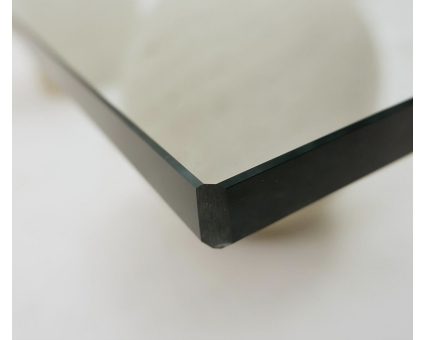

LIVING IN STYLE

GALLERY

Gallery Tel: + 44 (0) 20 8076 5055

Mobile Tel: + 44 (0) 7968 752 760

Email: info@livinginstylegallery.com

Site: livinginstylegallery.com