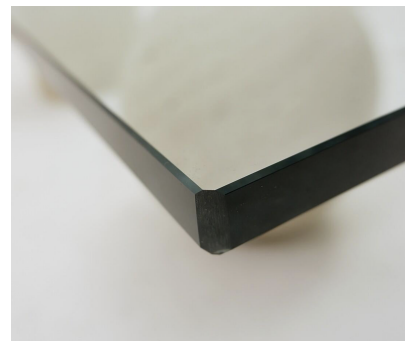

LIVING IN STYLE

GALLERY

Gallery Tel: + 44 (0) 20 8076 5055

Mobile Tel: + 44 (0) 7968 752 760

Email: info@livinginstylegallery.com

Site: livinginstylegallery.com