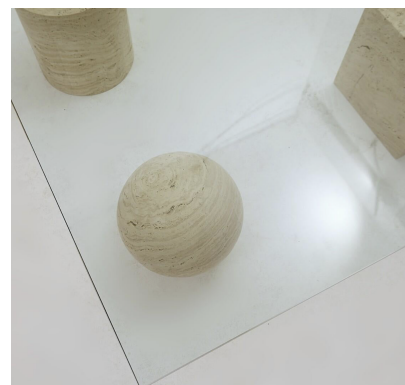

GALLERY IMAGES