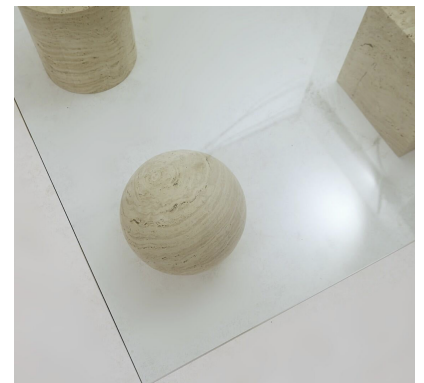

GALLERY IMAGES