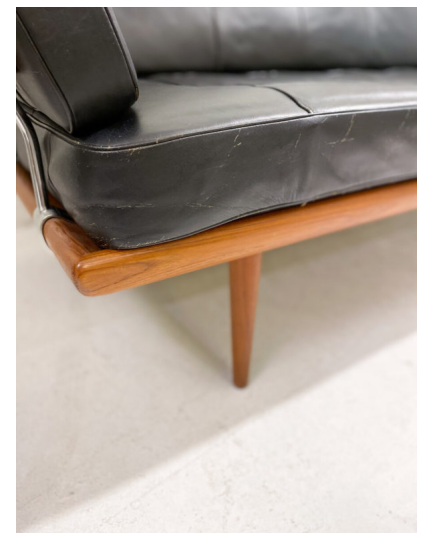

GALLERY IMAGES