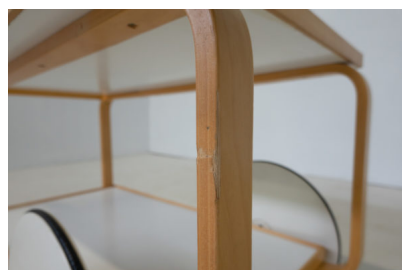

**MID CENTURY MODERN "901"
SERVING TROLLEY BY ALVAR AALTO**

*A mid -century modern "901" serving trolley
by Alvar Aalto.*

Made in Finland in the 1950's.

Categories: [Furniture](#), [Tables/Desks](#)

GALLERY IMAGES

51 × 90 × 55 cm

Color

Light Brown, White

Material

Wood