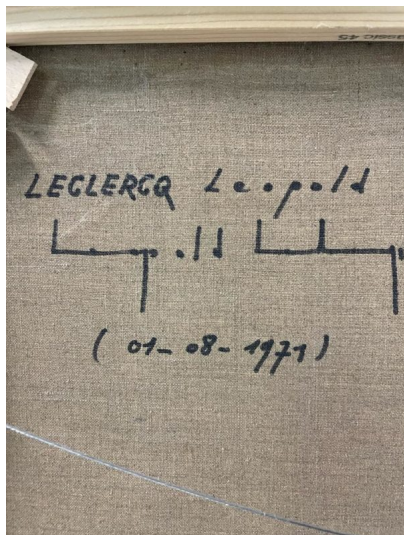

## MID CENTURY MODERN ABSTRACT PAINTING BY LEOPOLD LECLERQ

*A mid-century modern abstract painting by  
Leopold Leclerq. (Signed and Dated)*

*Made in Belgium circa 1971.*

---

Categories: [Wall Art](#)

# LIVING IN STYLE

GALLERY

**Gallery Tel:** + 44 (0) 20 8076 5055

**Mobile Tel:** + 44 (0) 7968 752 760

**Email:** [info@livinginstylegallery.com](mailto:info@livinginstylegallery.com)

**Site:** [livinginstylegallery.com](http://livinginstylegallery.com)

## ADDITIONAL INFORMATION

**Dimensions**

4 × 80 × 160 cm

**Color**

Blue, Yellow