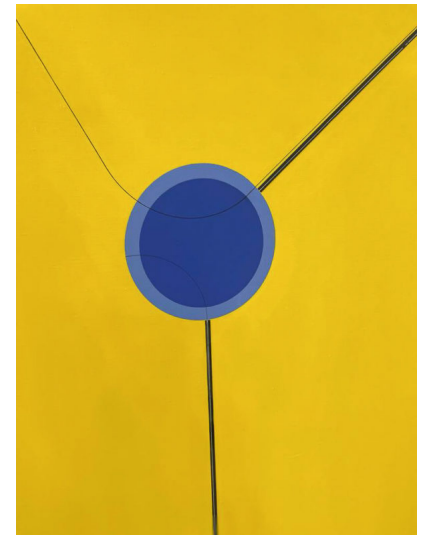

## MID CENTURY MODERN ABSTRACT PAINTING BY LEOPOLD LECLERQ

*A mid-century modern abstract painting by  
Leopold Leclerq. (Signed and Dated)*

*Made in Belgium circa 1971.*

---

Categories: [Wall Art](#)

### GALLERY IMAGES

## ADDITIONAL INFORMATION

**Dimensions**

4 × 80 × 160 cm

**Color**

Blue, Yellow