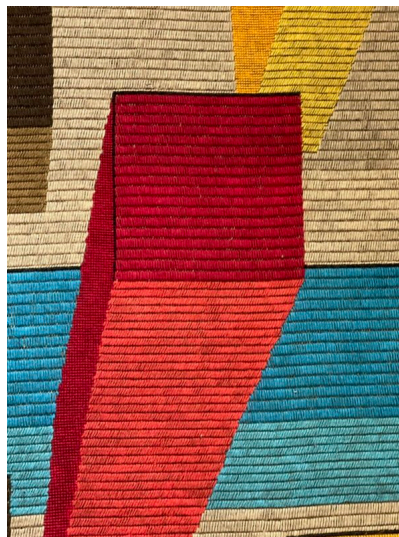

**MID CENTURY MODERN ABSTRACT
SIGNED TAPESTRY**

*A mid-century modern abstract signed
tapestry.*

Made in the 1970's.

Categories: [Wall Art](#)

GALLERY IMAGES

ADDITIONAL INFORMATION

Dimensions	2 × 100 × 141 cm
Color	Multicolored
Material	Fabric