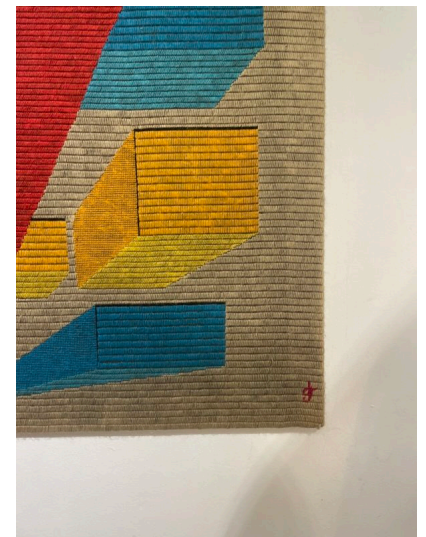

**MID CENTURY MODERN ABSTRACT
SIGNED TAPESTRY**

*A mid-century modern abstract signed
tapestry.*

Made in the 1970's.

Categories: [Wall Art](#)

GALLERY IMAGES

ADDITIONAL INFORMATION

Dimensions	2 × 100 × 141 cm
Color	Multicolored
Material	Fabric