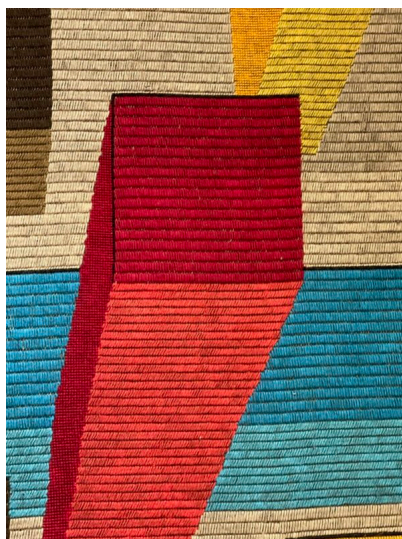

**MID CENTURY MODERN ABSTRACT
SIGNED TAPESTRY**

*A mid-century modern abstract signed
tapestry.*

Made in the 1970's.

Categories: [Wall Art](#)

GALLERY IMAGES

ADDITIONAL INFORMATION

Dimensions	2 × 100 × 141 cm
Color	Multicolored
Material	Fabric