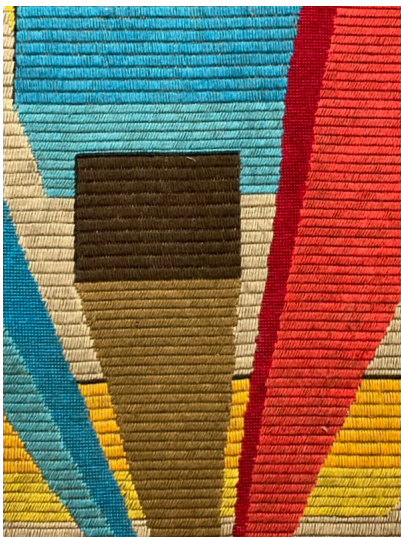

**MID CENTURY MODERN ABSTRACT
SIGNED TAPESTRY**

*A mid-century modern abstract signed
tapestry.*

Made in the 1970's.

Categories: [Wall Art](#)

GALLERY IMAGES

LIVING IN STYLE

GALLERY

Gallery Tel: + 44 (0) 20 8076 5055