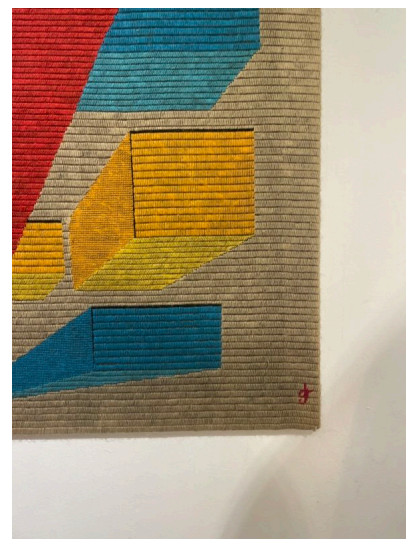

**MID CENTURY MODERN ABSTRACT  
SIGNED TAPESTRY**

*A mid-century modern abstract signed  
tapestry.*

*Made in the 1970's.*

---

**Categories:** [Wall Art](#)

**GALLERY IMAGES**

## ADDITIONAL INFORMATION

<b>Dimensions</b>	2 × 100 × 141 cm
<b>Color</b>	Multicolored
<b>Material</b>	Fabric