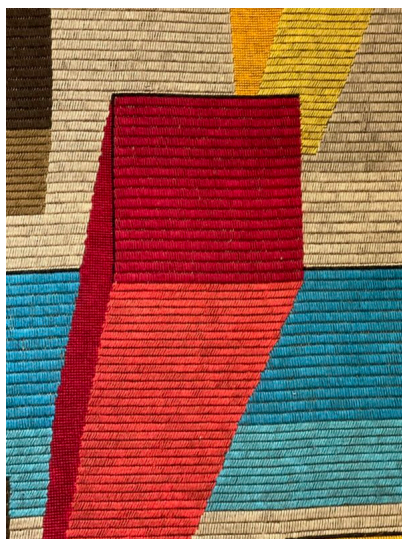

**MID CENTURY MODERN ABSTRACT  
SIGNED TAPESTRY**

*A mid-century modern abstract signed  
tapestry.*

*Made in the 1970's.*

---

**Categories:** [Wall Art](#)

**GALLERY IMAGES**

## ADDITIONAL INFORMATION

<b>Dimensions</b>	2 × 100 × 141 cm
<b>Color</b>	Multicolored
<b>Material</b>	Fabric