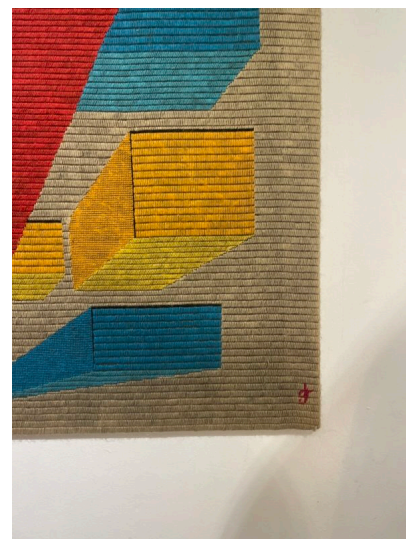

**MID CENTURY MODERN ABSTRACT
SIGNED TAPESTRY**

*A mid-century modern abstract signed
tapestry.*

Made in the 1970's.

Categories: [Wall Art](#)

GALLERY IMAGES

ADDITIONAL INFORMATION

Dimensions	2 × 100 × 141 cm
Color	Multicolored
Material	Fabric