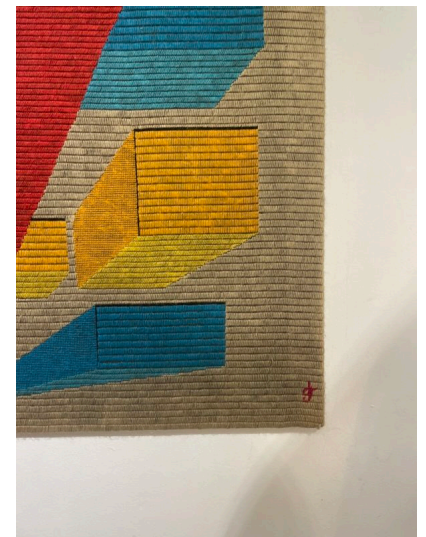

**MID CENTURY MODERN ABSTRACT
SIGNED TAPESTRY**

*A mid-century modern abstract signed
tapestry.*

Made in the 1970's.

Categories: [Wall Art](#)

GALLERY IMAGES

LIVING IN STYLE

GALLERY

Gallery Tel: + 44 (0) 20 8076 5055