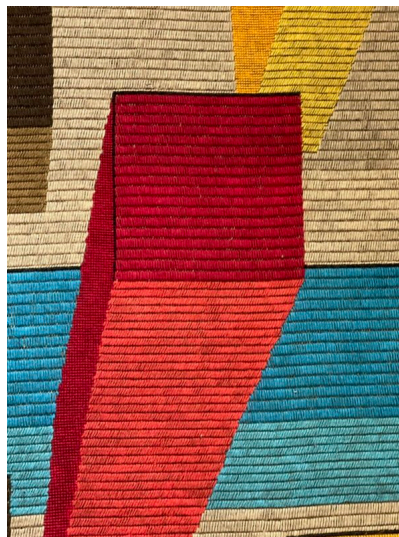

**MID CENTURY MODERN ABSTRACT
SIGNED TAPESTRY**

*A mid-century modern abstract signed
tapestry.*

Made in the 1970's.

Categories: [Wall Art](#)

GALLERY IMAGES

LIVING IN STYLE

GALLERY

Gallery Tel: + 44 (0) 20 8076 5055

Mobile Tel: + 44 (0) 7968 752 760

Email: info@livinginstylegallery.com

Site: livinginstylegallery.com

ADDITIONAL INFORMATION

Dimensions	2 × 100 × 141 cm
Color	Multicolored
Material	Fabric