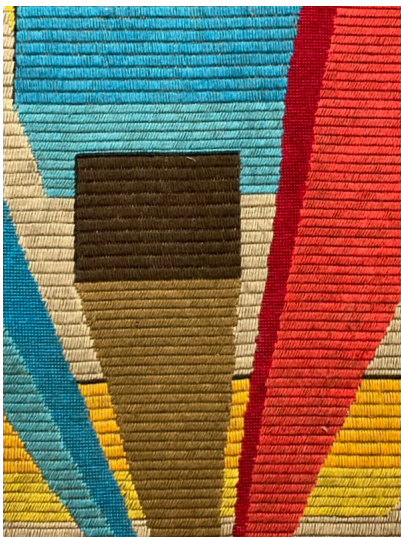

**MID CENTURY MODERN ABSTRACT
SIGNED TAPESTRY**

*A mid-century modern abstract signed
tapestry.*

Made in the 1970's.

Categories: [Wall Art](#)

GALLERY IMAGES

ADDITIONAL INFORMATION

Dimensions	2 × 100 × 141 cm
Color	Multicolored
Material	Fabric