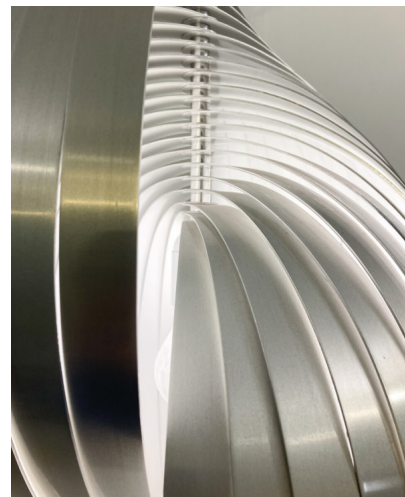

LIVING IN STYLE

GALLERY

Gallery Tel: + 44 (0) 20 8076 5055

Mobile Tel: + 44 (0) 7968 752 760

Email: info@livinginstylegallery.com

Site: livinginstylegallery.com