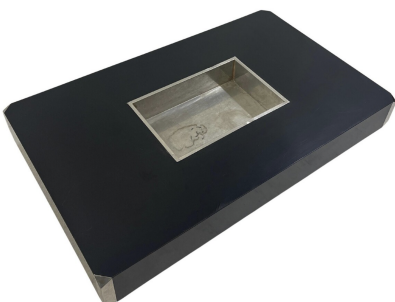

GALLERY IMAGES