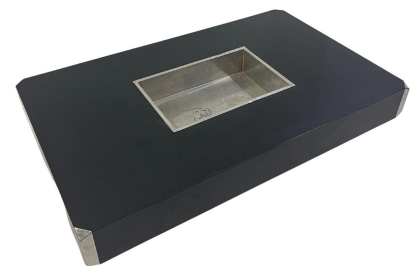

GALLERY IMAGES