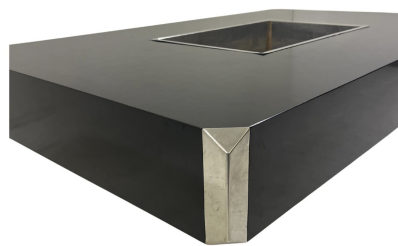

GALLERY IMAGES