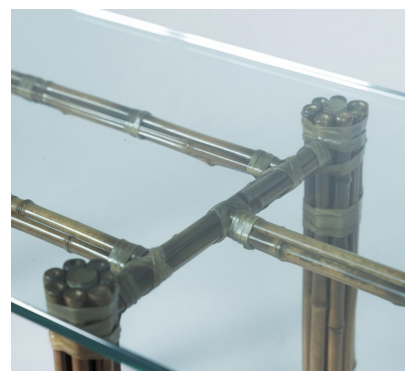

**MID-CENTURY MODERN BAMBOO  
AND GLASS CONSOLE, MCGUIRE,  
1960S**

Mid-Century Modern Bamboo and Glass  
Console, McGuire, 1960s

Categories: [Furniture](#), [Tables/Desks](#)

**GALLERY IMAGES**