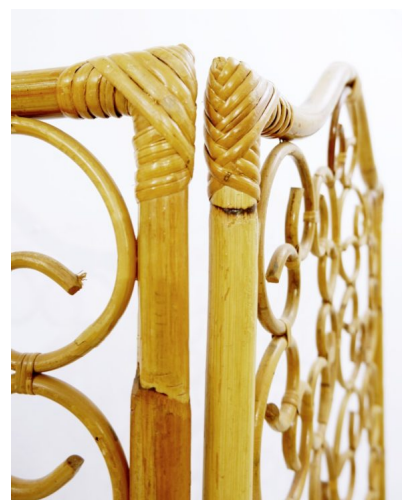

## MID CENTURY MODERN BAMBOO FOLDING SCREEN

*A mid-century modern bamboo folding screen.*

*Made in Italy in the 1970's.*

---

**Categories:** [Home Accessories](#)

### GALLERY IMAGES

## ADDITIONAL INFORMATION

<b>Dimensions</b>	3 × 170 × 170 cm
<b>Color</b>	Light Brown
<b>Material</b>	Bamboo