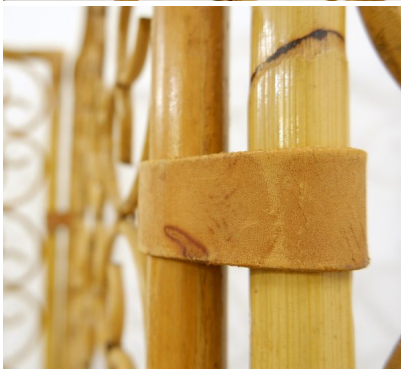

LIVING IN STYLE

GALLERY

Gallery Tel: + 44 (0) 20 8076 5055

Mobile Tel: + 44 (0) 7968 752 760

Email: info@livinginstylegallery.com

Site: livinginstylegallery.com