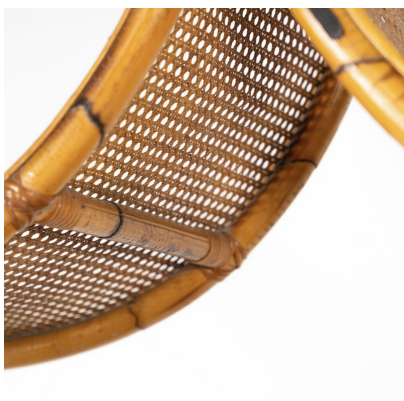

**MID-CENTURY MODERN BAMBOO
SHELVE, ITALY, 1970S**

Mid-Century Modern Bamboo Shelve, Italy,
1970s

Categories: [Furniture](#), [Shelf/Bar/Trolleys](#)

GALLERY IMAGES

LIVING IN STYLE

GALLERY

Gallery Tel: + 44 (0) 20 8076 5055