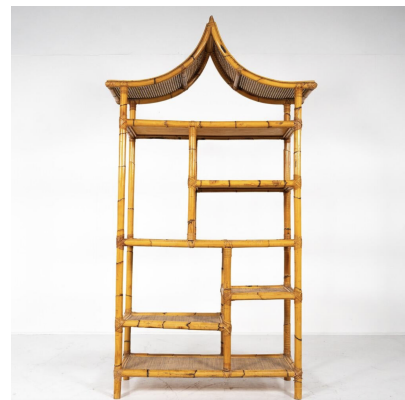

**MID-CENTURY MODERN BAMBOO
SHELVE, ITALY, 1970S**

Mid-Century Modern Bamboo Shelve, Italy,
1970s

Categories: [Furniture](#), [Shelf/Bar/Trolleys](#)

GALLERY IMAGES

LIVING IN STYLE

GALLERY

Gallery Tel: + 44 (0) 20 8076 5055