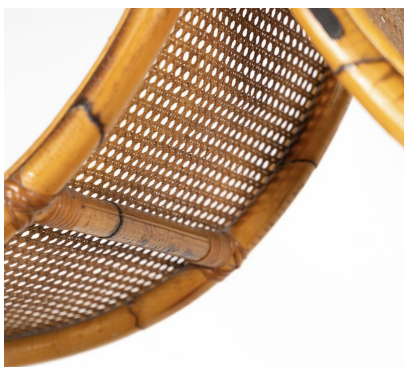

**MID-CENTURY MODERN BAMBOO
SHELVE, ITALY, 1970S**

Mid-Century Modern Bamboo Shelve, Italy,
1970s

Categories: [Furniture](#), [Shelf/Bar/Trolleys](#)

GALLERY IMAGES

LIVING IN STYLE

GALLERY

Gallery Tel: + 44 (0) 20 8076 5055