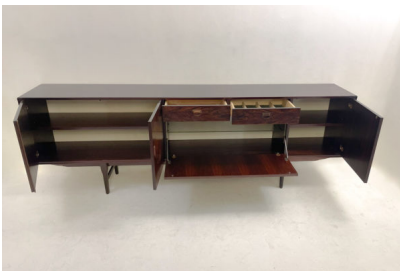

MID CENTURY MODERN BELGIAN WOODEN SIDEBOARD

A mid-century modern wooden sideboard.

Made in Belgium in the 1970's.

Categories: [Furniture](#), [Sideboards](#)

GALLERY IMAGES

ADDITIONAL INFORMATION

Dimensions	43 × 248 × 73 cm
Color	Brown
Material	Wood