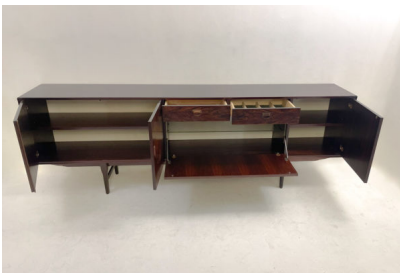

MID CENTURY MODERN BELGIAN WOODEN SIDEBOARD

A mid-century modern wooden sideboard.

Made in Belgium in the 1970's.

Categories: [Furniture](#), [Sideboards](#)

GALLERY IMAGES

ADDITIONAL INFORMATION

Dimensions	43 × 248 × 73 cm
Color	Brown
Material	Wood