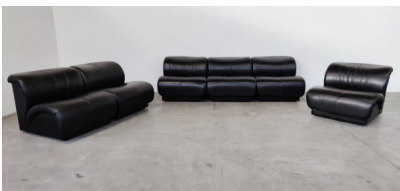

**MID CENTURY MODERN BLACK
LEATHER MODULAR SOFA BY DOIMO
SALOTTI**

*A mid-century modern black leather modular
sofa by Doimo Salotti.*

Made in Italy in the 1970's.

Categories: [Furniture](#), [Seating](#)

GALLERY IMAGES

ADDITIONAL INFORMATION

Dimensions	93 × 444 × 87 cm
Color	Black
Material	Leather