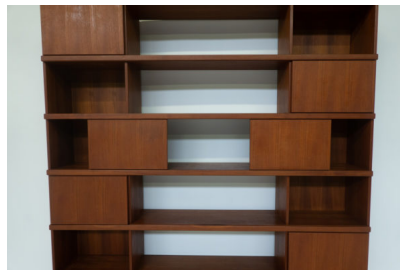

**MID CENTURY MODERN BOOKCASE
WITH SLIDING DOORS BY ILMARI
TAPIOVAARA**

A mid-century modern bookcase with sliding doors by Ilmari Tapiovaara.

Made in Finland in the 1950's.

Categories: [Furniture](#), [Shelf/Bar/Trolleys](#)

GALLERY IMAGES

ADDITIONAL INFORMATION

Dimensions	35 × 225 × 232 cm
Color	Brown
Material	Wood