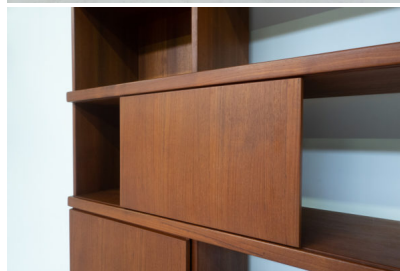

**MID CENTURY MODERN BOOKCASE
WITH SLIDING DOORS BY ILMARI
TAPIOVAARA**

A mid-century modern bookcase with sliding doors by Ilmari Tapiovaara.

Made in Finland in the 1950's.

Categories: [Furniture](#), [Shelf/Bar/Trolleys](#)

GALLERY IMAGES

ADDITIONAL INFORMATION

Dimensions	35 × 225 × 232 cm
Color	Brown
Material	Wood