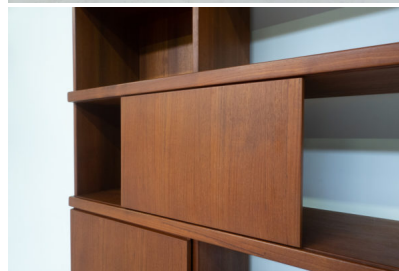

**MID CENTURY MODERN BOOKCASE
WITH SLIDING DOORS BY ILMARI
TAPIOVAARA**

*A mid-century modern bookcase with sliding
doors by Ilmari Tapiovaara.*

Made in Finland in the 1950's.

Categories: [Furniture](#), [Shelf/Bar/Trolleys](#)

GALLERY IMAGES

ADDITIONAL INFORMATION

Dimensions	35 × 225 × 232 cm
Color	Brown
Material	Wood