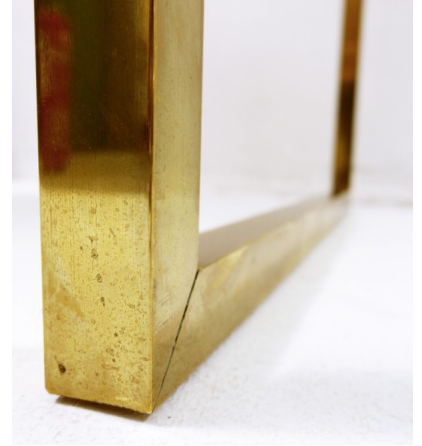

**MID CENTURY MODERN BRASS &  
GLASS DINING TABLE BY PETER  
GHYCZY**

*A mid-century modern brass and glass  
dining table by Peter Ghyczy.*

*Made in The Netherlands in the 1960's.*

---

**Categories:** [Furniture](#), [Tables/Desks](#)

## ADDITIONAL INFORMATION

<b>Dimensions</b>	90 × 191 × 73 cm
<b>Color</b>	Gold
<b>Material</b>	Brass, Glass