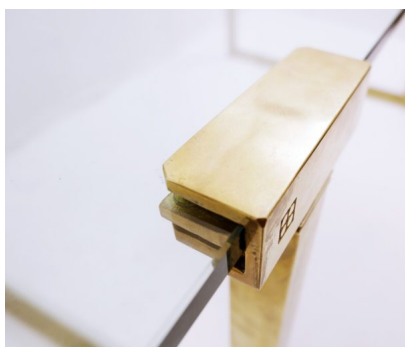

**MID CENTURY MODERN BRASS &  
GLASS DINING TABLE BY PETER  
GHYCZY**

*A mid-century modern brass and glass  
dining table by Peter Ghyczy.*

*Made in The Netherlands in the 1960's.*

---

**Categories:** [Furniture](#), [Tables/Desks](#)

## ADDITIONAL INFORMATION

<b>Dimensions</b>	90 × 191 × 73 cm
<b>Color</b>	Gold
<b>Material</b>	Brass, Glass