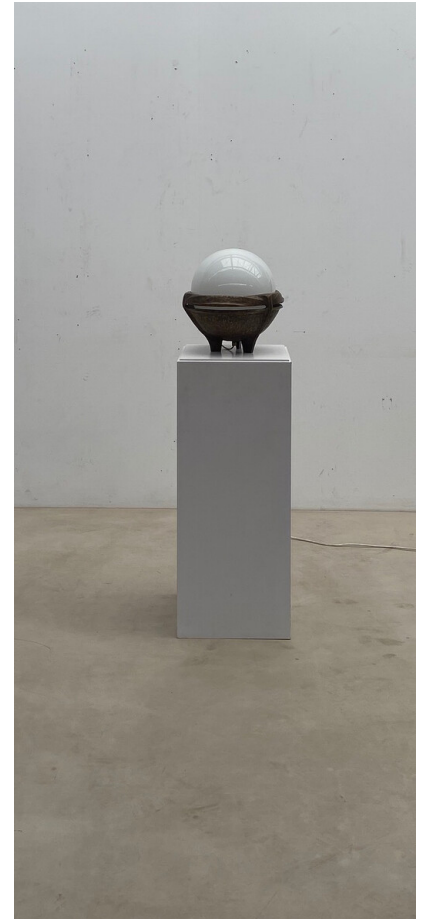

**MID CENTURY MODERN BRONZE  
AND OPALINE TABLE LAMP**

*A mid-century modern table lamp in opaline  
and bronze.*

*Made in Italy in the 1970's.*

---

**Categories:** [Lighting](#), [Table Lamp](#)

**GALLERY IMAGES**

## ADDITIONAL INFORMATION

<b>Dimensions</b>	45 × 45 × 45 cm
<b>Color</b>	Brown, White
<b>Material</b>	Bronze, Glass