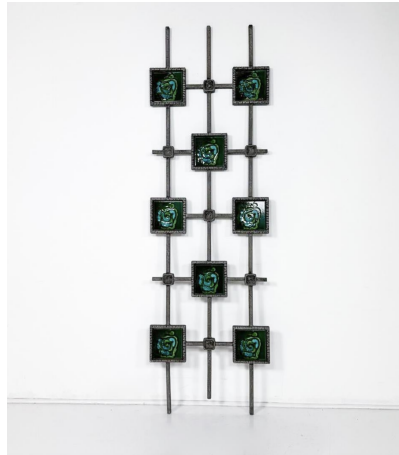

**MID-CENTURY MODERN BRUTALIST
WALL SCULPTURE, CERAMIC AND
CAST ALUMINIUM, 1970S**

Mid-Century Modern Brutalist Wall Sculpture,
Ceramic and Cast Aluminium, 1970s

Categories: [Furniture](#), [Home Accessories](#),
[Miscellaneous](#), [Other](#), [Wall Art](#)

GALLERY IMAGES

LIVING IN STYLE

GALLERY

Gallery Tel: + 44 (0) 20 8076 5055

Mobile Tel: + 44 (0) 7968 752 760

Email: info@livinginstylegallery.com

Site: livinginstylegallery.com

LIVING IN STYLE