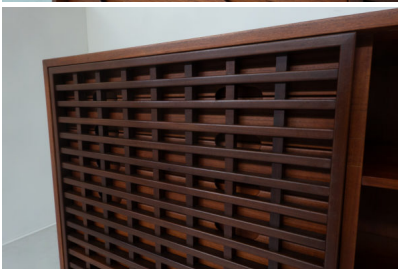

GALLERY IMAGES