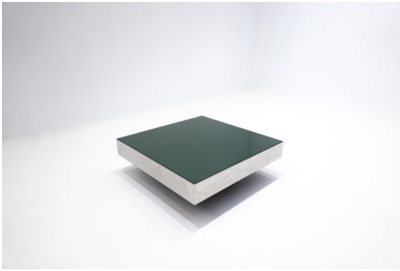

## **MID-CENTURY MODERN CHROME AND GLASS COFFEE TABLE**

A mid-century modern chrome and glass coffee table. Made in Italy in the 1970's.

---

**Categories:** [Furniture](#), [Tables/Desks](#)

### **PRODUCT DESCRIPTION**

A mid-century modern chrome and glass coffee table. Made in Italy in the 1970's.

**GALLERY IMAGES**

## ADDITIONAL INFORMATION

<b>Dimensions</b>	80 × 80 × 26 cm
<b>Color</b>	Green, Silver
<b>Material</b>	Chrome, Glass