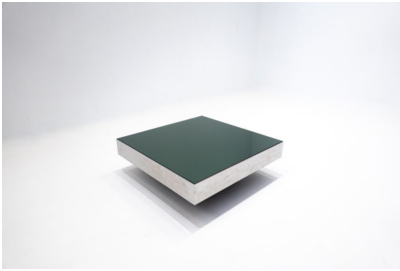

MID-CENTURY MODERN CHROME AND GLASS COFFEE TABLE

A mid-century modern chrome and glass coffee table. Made in Italy in the 1970's.

Categories: [Furniture](#), [Tables/Desks](#)

PRODUCT DESCRIPTION

A mid-century modern chrome and glass coffee table. Made in Italy in the 1970's.

GALLERY IMAGES

ADDITIONAL INFORMATION

Dimensions	80 × 80 × 26 cm
Color	Green, Silver
Material	Chrome, Glass