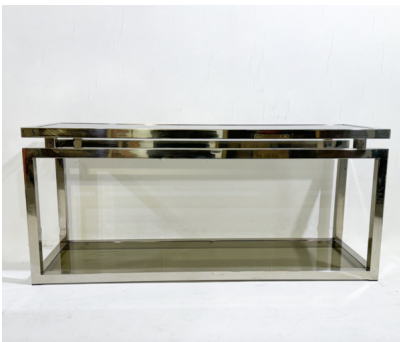

**MID-CENTURY MODERN CHROME
CONSOLE, 1970S**

Mid-Century Modern Chrome Console, 1970s

Categories: [Furniture](#), [Other](#)

GALLERY IMAGES

LIVING IN STYLE

GALLERY

Gallery Tel: + 44 (0) 20 8076 5055

Mobile Tel: + 44 (0) 7968 752 760