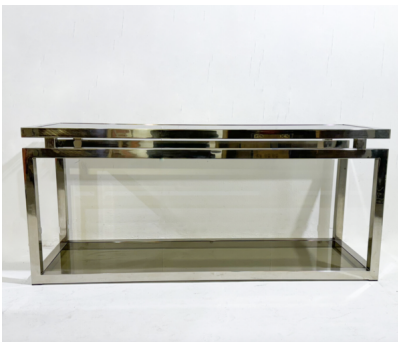

**MID-CENTURY MODERN CHROME
CONSOLE, 1970S**

Mid-Century Modern Chrome Console, 1970s

Categories: [Furniture](#), [Other](#)

GALLERY IMAGES

LIVING IN STYLE

GALLERY

Gallery Tel: + 44 (0) 20 8076 5055

Mobile Tel: + 44 (0) 7968 752 760