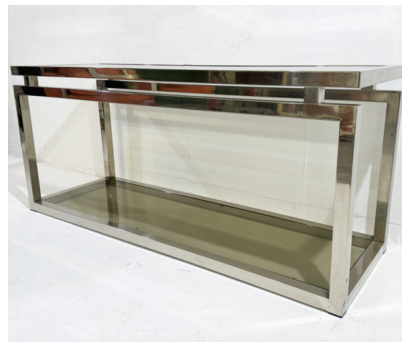

**MID-CENTURY MODERN CHROME
CONSOLE, 1970S**

Mid-Century Modern Chrome Console, 1970s

Categories: [Furniture](#), [Other](#)

GALLERY IMAGES

LIVING IN STYLE

GALLERY

Gallery Tel: + 44 (0) 20 8076 5055

Mobile Tel: + 44 (0) 7968 752 760