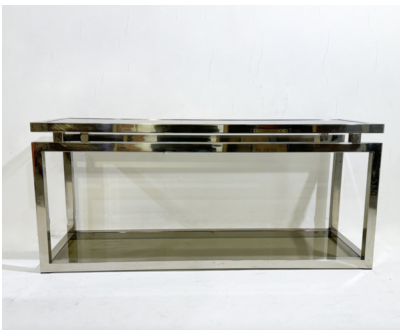

**MID-CENTURY MODERN CHROME
CONSOLE, 1970S**

Mid-Century Modern Chrome Console, 1970s

Categories: [Furniture](#), [Other](#)

GALLERY IMAGES

LIVING IN STYLE

GALLERY

Gallery Tel: + 44 (0) 20 8076 5055

Mobile Tel: + 44 (0) 7968 752 760