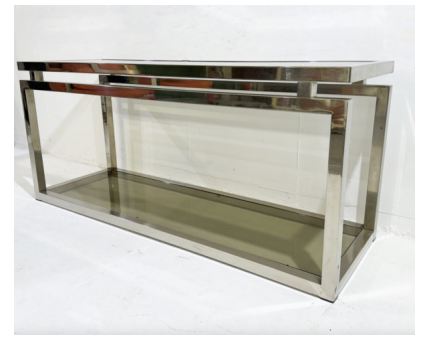

**MID-CENTURY MODERN CHROME
CONSOLE, 1970S**

Mid-Century Modern Chrome Console, 1970s

Categories: [Furniture](#), [Other](#)

GALLERY IMAGES

LIVING IN STYLE

GALLERY

Gallery Tel: + 44 (0) 20 8076 5055

Mobile Tel: + 44 (0) 7968 752 760