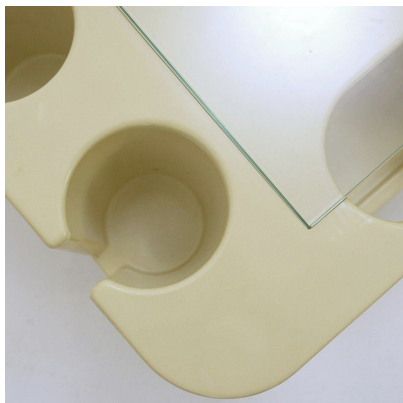

GALLERY IMAGES