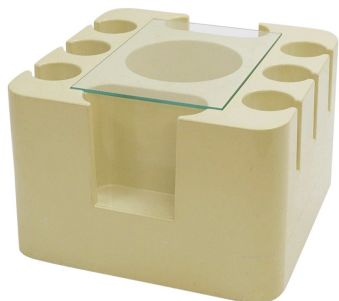

**MID-CENTURY MODERN COFFEE
TABLE/BAR BY SERGIO MAZZA,
ITALY**

Mid-Century Modern Coffee Table/Bar by
Sergio Mazza, Italy

Categories: [Furniture](#), [Shelf/Bar/Trolleys](#),
[Tables/Desks](#)

GALLERY IMAGES