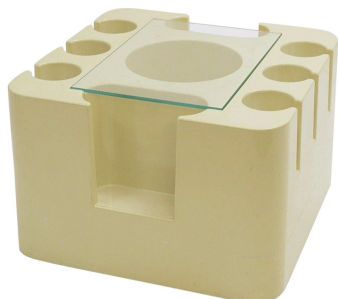

LIVING IN STYLE

GALLERY

Gallery Tel: + 44 (0) 20 8076 5055

Mobile Tel: + 44 (0) 7715 059 226

Email: info@livinginstylegallery.com

Site: livinginstylegallery.com