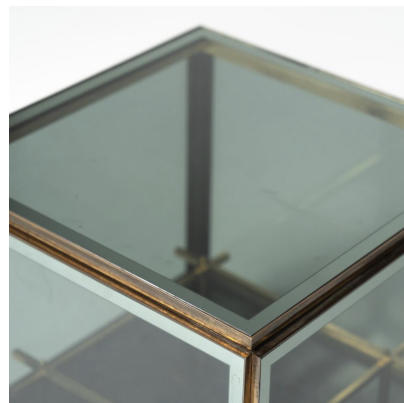

LIVING IN STYLE

GALLERY

Gallery Tel: + 44 (0) 20 8076 5055

Mobile Tel: + 44 (0) 7715 059 226

Email: info@livinginstylegallery.com

Site: livinginstylegallery.com