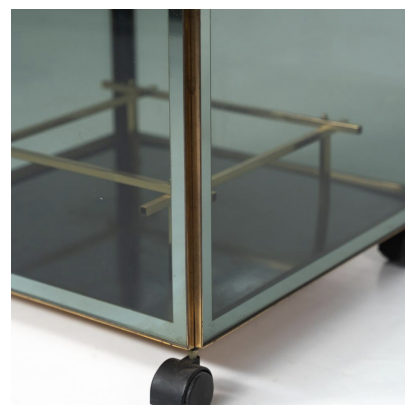

**MID-CENTURY MODERN COFFEE  
TABLE/ BAR, METAL AND GLASS,  
1970S**

Mid-Century Modern Coffee Table/ Bar, Metal  
and Glass, 1970s

Categories: [Furniture](#), [Tables/Desks](#)

**GALLERY IMAGES**