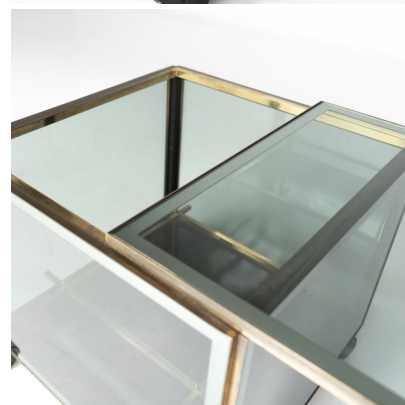

**MID-CENTURY MODERN COFFEE  
TABLE/ BAR, METAL AND GLASS,  
1970S**

Mid-Century Modern Coffee Table/ Bar, Metal  
and Glass, 1970s

Categories: [Furniture](#), [Tables/Desks](#)

**GALLERY IMAGES**