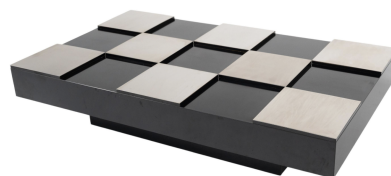

MID-CENTURY MODERN COFFEE TABLE, BLACK LACQUER & STEEL, ACERBIS 1970S

Mid-Century Modern Coffee Table, Black Lacquer & Steel, Acerbis 1970s

Categories: [Furniture](#), [Tables/Desks](#)

GALLERY IMAGES

LIVING IN STYLE