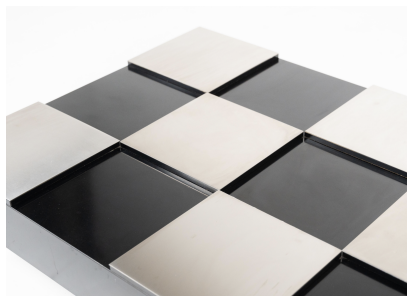

LIVING IN STYLE

GALLERY

Gallery Tel: + 44 (0) 20 8076 5055

Mobile Tel: + 44 (0) 7968 752 760

Email: info@livinginstylegallery.com

Site: livinginstylegallery.com