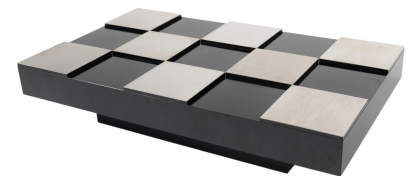

**MID-CENTURY MODERN COFFEE TABLE, BLACK LACQUER & STEEL, ACERBIS 1970S**

Mid-Century Modern Coffee Table, Black Lacquer & Steel, Acerbis 1970s

Categories: [Furniture](#), [Tables/Desks](#)

**GALLERY IMAGES**