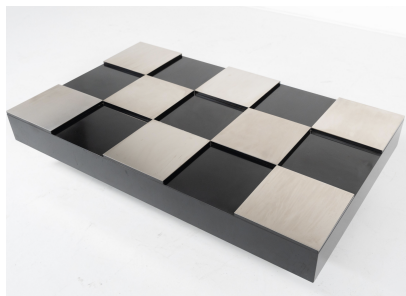

LIVING IN STYLE

GALLERY

Gallery Tel: + 44 (0) 20 8076 5055

Mobile Tel: + 44 (0) 7715 059 226

Email: info@livinginstylegallery.com

Site: livinginstylegallery.com