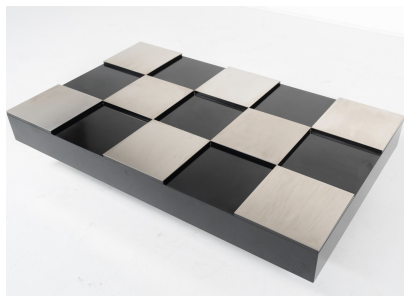

LIVING IN STYLE

GALLERY

Gallery Tel: + 44 (0) 20 8076 5055

Mobile Tel: + 44 (0) 7968 752 760

Email: info@livinginstylegallery.com

Site: livinginstylegallery.com