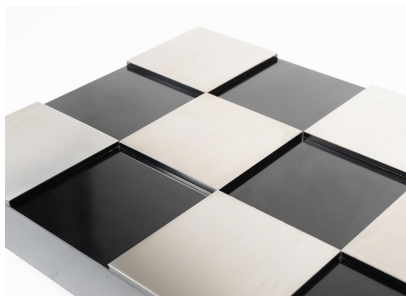

LIVING IN STYLE

GALLERY

Gallery Tel: + 44 (0) 20 8076 5055

Mobile Tel: + 44 (0) 7715 059 226

Email: info@livinginstylegallery.com

Site: livinginstylegallery.com