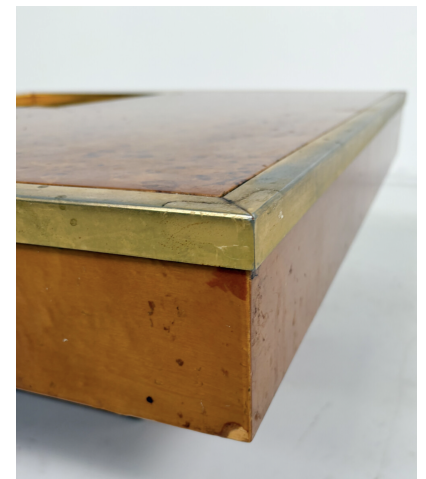

**MID-CENTURY MODERN COFFEE
TABLE, BURL WOOD AND BRASS,
1970S**

Mid-Century Modern Coffee Table, Burl Wood
and Brass, 1970s

Categories: [Furniture](#), [Tables/Desks](#)

GALLERY IMAGES

LIVING IN STYLE

GALLERY