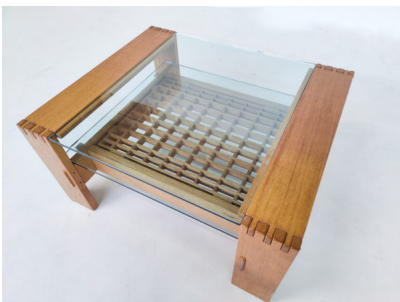

**MID CENTURY MODERN COFFEE  
TABLE BY GIUSEPPE RIVADOSSI**

*A mid-century modern coffee table by  
Giuseppe Rivadossi in wood and glass.*

*Made in Italy in the 1950's.*

Categories: [Furniture](#), [Tables/Desks](#)

**GALLERY IMAGES**

## ADDITIONAL INFORMATION

<b>Dimensions</b>	77 × 91 × 45 cm
<b>Color</b>	Light Brown
<b>Material</b>	Glass, Wood