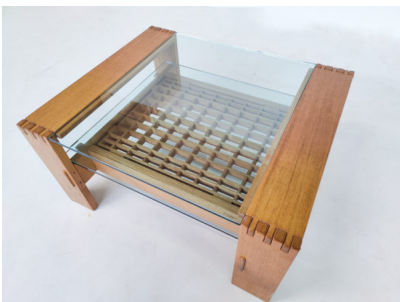

GALLERY IMAGES