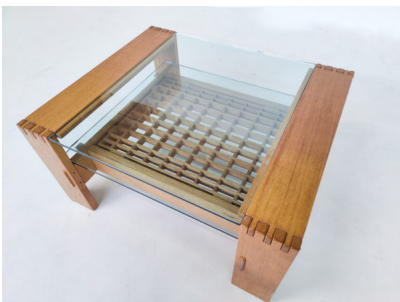

**MID CENTURY MODERN COFFEE  
TABLE BY GIUSEPPE RIVADOSSI**

*A mid-century modern coffee table by  
Giuseppe Rivadossi in wood and glass.*

*Made in Italy in the 1950's.*

**Categories:** [Furniture](#), [Tables/Desks](#)

**GALLERY IMAGES**

## ADDITIONAL INFORMATION

<b>Dimensions</b>	77 × 91 × 45 cm
<b>Color</b>	Light Brown
<b>Material</b>	Glass, Wood