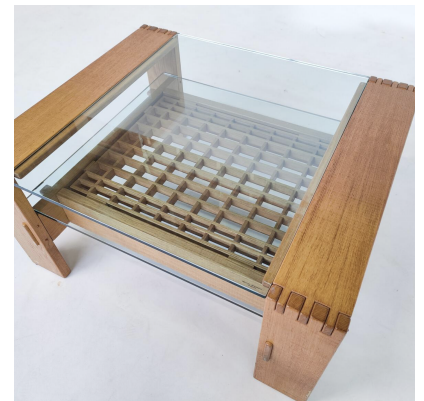

**MID-CENTURY MODERN COFFEE  
TABLE BY RIVADOSSI, WOOD AND  
GLASS, ITALY**

Mid-Century Modern Coffee Table by  
Rivadossi, Wood and Glass, Italy

Categories: [Furniture](#), [Tables/Desks](#)

**GALLERY IMAGES**