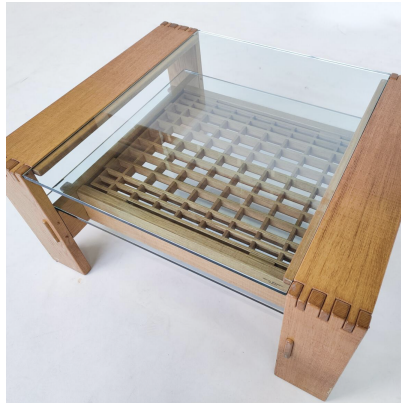

LIVING IN STYLE

GALLERY

Gallery Tel: + 44 (0) 20 8076 5055

Mobile Tel: + 44 (0) 7715 059 226

Email: info@livinginstylegallery.com

Site: livinginstylegallery.com