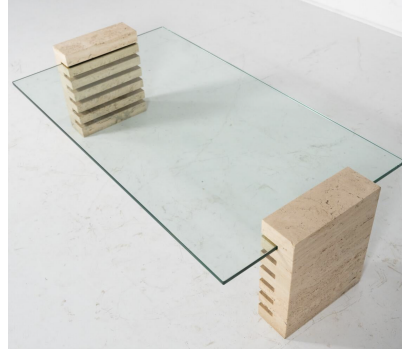

LIVING IN STYLE

GALLERY

Gallery Tel: + 44 (0) 20 8076 5055

Mobile Tel: + 44 (0) 7715 059 226

Email: info@livinginstylegallery.com

Site: livinginstylegallery.com