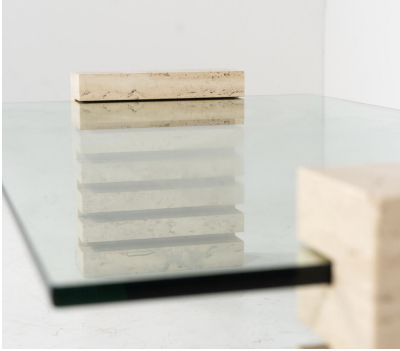

LIVING IN STYLE

GALLERY

Gallery Tel: + 44 (0) 20 8076 5055

Mobile Tel: + 44 (0) 7715 059 226

Email: info@livinginstylegallery.com

Site: livinginstylegallery.com