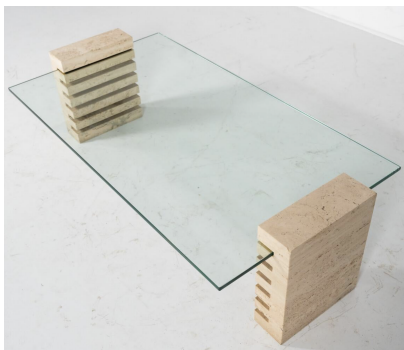

LIVING IN STYLE

GALLERY

Gallery Tel: + 44 (0) 20 8076 5055

Mobile Tel: + 44 (0) 7968 752 760

Email: info@livinginstylegallery.com

Site: livinginstylegallery.com