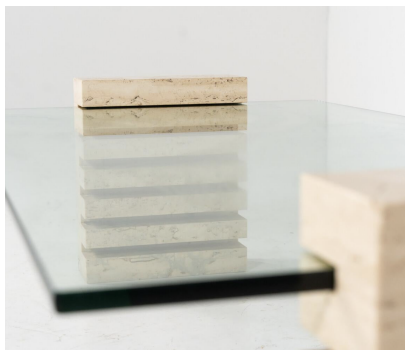

LIVING IN STYLE

GALLERY

Gallery Tel: + 44 (0) 20 8076 5055

Mobile Tel: + 44 (0) 7968 752 760

Email: info@livinginstylegallery.com

Site: livinginstylegallery.com