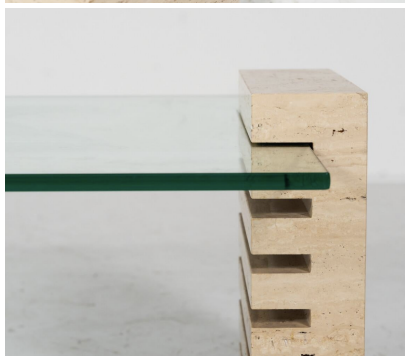

**MID-CENTURY MODERN COFFEE
TABLE, GLASS AND TRAVERTINE,
ITALY, 1970S**

Mid-Century Modern Coffee Table, Glass and
Travertine, Italy, 1970S

Categories: [Furniture](#), [Tables/Desks](#)

GALLERY IMAGES

LIVING IN STYLE