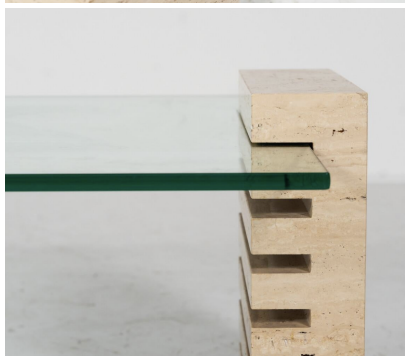

**MID-CENTURY MODERN COFFEE  
TABLE, GLASS AND TRAVERTINE,  
ITALY, 1970S**

Mid-Century Modern Coffee Table, Glass and  
Travertine, Italy, 1970S

Categories: [Furniture](#), [Tables/Desks](#)

**GALLERY IMAGES**