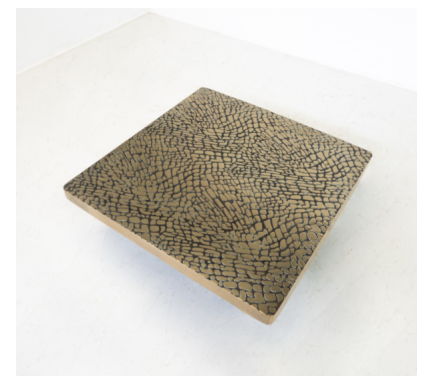

**MID-CENTURY MODERN COFFEE  
TABLE IN BRONZE, BELGIUM**

Mid-Century Modern Coffee Table in Bronze,  
Belgium

Categories: [Furniture](#), [Tables/Desks](#)

**GALLERY IMAGES**