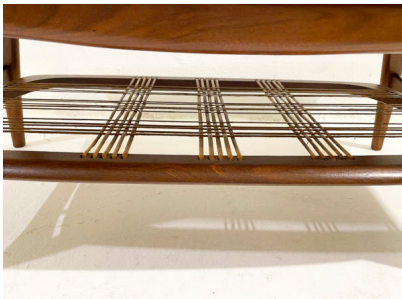

**MID-CENTURY MODERN COFFEE  
TABLE WITH CERAMIC DETAILS,  
1960S**

Mid-Century Modern Coffee Table with  
Ceramic Details, 1960s

Categories: [Furniture](#), [Other](#), [Sideboards](#),  
[Tables/Desks](#)

**GALLERY IMAGES**