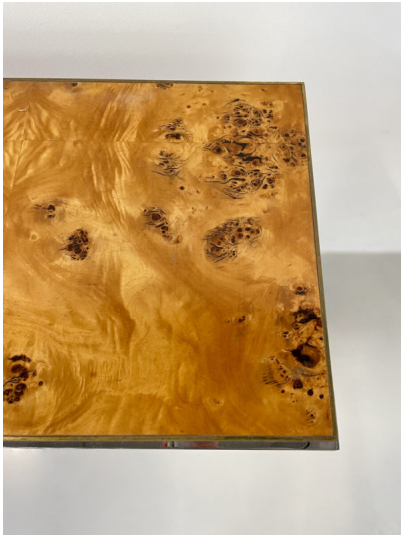

**MID-CENTURY MODERN CONSOLE
WITH MIRROR IN THE STYLE OF
WILLY RIZZO, 1970S**

Mid-Century Modern Console With Mirror in
the style of Willy Rizzo, 1970s

Categories: [Furniture](#), [Other](#),
[Shelf/Bar/Trolleys](#)

GALLERY IMAGES

LIVING IN STYLE

GALLERY

Gallery Tel: + 44 (0) 20 8076 5055

Mobile Tel: + 44 (0) 7968 752 760

Email: info@livinginstylegallery.com

Site: livinginstylegallery.com

LIVING IN STYLE