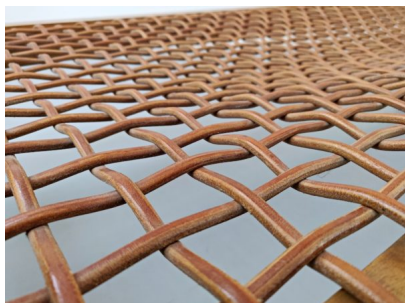

LIVING IN STYLE

GALLERY

Gallery Tel: + 44 (0) 20 8076 5055

Mobile Tel: + 44 (0) 7968 752 760

Email: info@livinginstylegallery.com

Site: livinginstylegallery.com