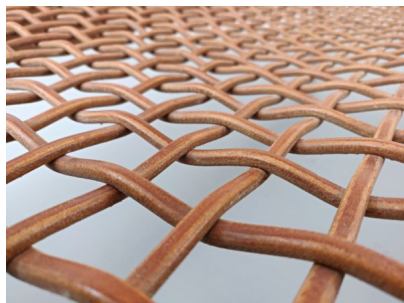

LIVING IN STYLE

GALLERY

Gallery Tel: + 44 (0) 20 8076 5055

Mobile Tel: + 44 (0) 7968 752 760

Email: info@livinginstylegallery.com

Site: livinginstylegallery.com