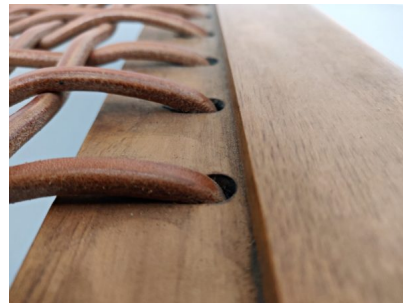

LIVING IN STYLE

GALLERY

Gallery Tel: + 44 (0) 20 8076 5055

Mobile Tel: + 44 (0) 7968 752 760

Email: info@livinginstylegallery.com

Site: livinginstylegallery.com