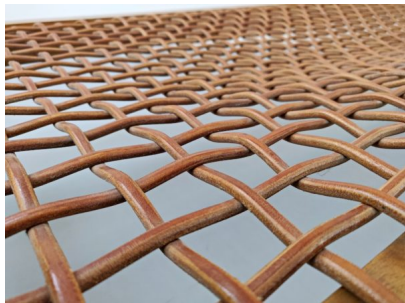

LIVING IN STYLE

GALLERY

Gallery Tel: + 44 (0) 20 8076 5055

Mobile Tel: + 44 (0) 7968 752 760

Email: info@livinginstylegallery.com

Site: livinginstylegallery.com