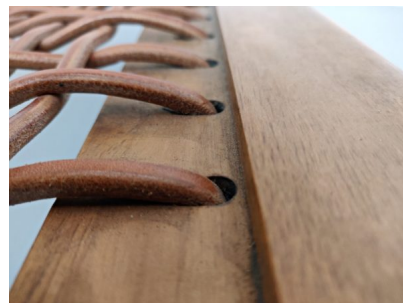

LIVING IN STYLE

GALLERY

Gallery Tel: + 44 (0) 20 8076 5055

Mobile Tel: + 44 (0) 7968 752 760

Email: info@livinginstylegallery.com

Site: livinginstylegallery.com