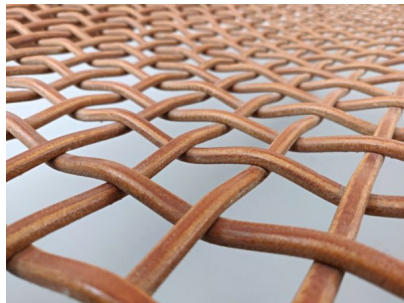

LIVING IN STYLE

GALLERY

Gallery Tel: + 44 (0) 20 8076 5055

Mobile Tel: + 44 (0) 7968 752 760

Email: info@livinginstylegallery.com

Site: livinginstylegallery.com