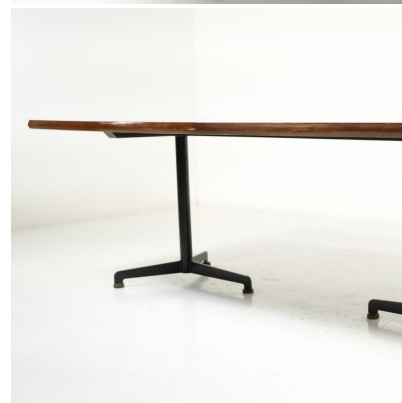

**MID-CENTURY MODERN DESK BY
OLSVALDO BORSANI, 1960S**

Mid-Century Modern Desk by Olsvaldo
Borsani, 1960s

Categories: [Furniture](#), [Tables/Desks](#)

GALLERY IMAGES

LIVING IN STYLE

GALLERY

Gallery Tel: + 44 (0) 20 8076 5055