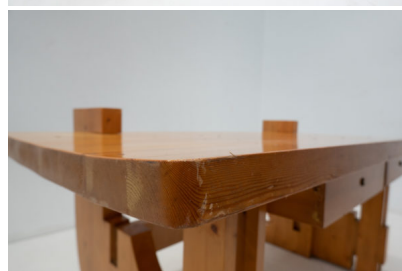

MID CENTURY MODERN DESK WITH DRAWERS IN PINE WOOD

*A mid-century modern desk with drawers in
pine wood.*

Made in Italy in the 1960's.

Categories: [Furniture](#), [Tables/Desks](#)

GALLERY IMAGES

ADDITIONAL INFORMATION

Dimensions	90 × 180 × 79 cm
Color	Brown
Material	Pine