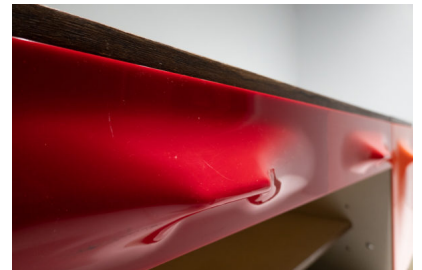

MID-CENTURY MODERN DESK WITH SLIDING TOP BY RAYMOND LOEWY

A mid-century modern desk with sliding top by Raymond Loewy. Made in France in the 1960's.

Categories: [Furniture](#), [Tables/Desks](#)

PRODUCT DESCRIPTION

A mid-century modern desk with sliding top by Raymond Loewy. Made in France in the 1960's.

GALLERY IMAGES

ADDITIONAL INFORMATION

Dimensions	58 × 155 × 78 cm
Color	Multicolored
Material	Wood