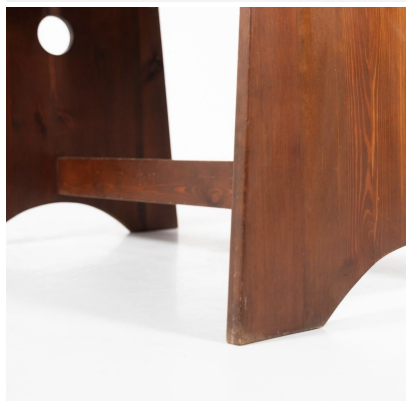

GALLERY IMAGES