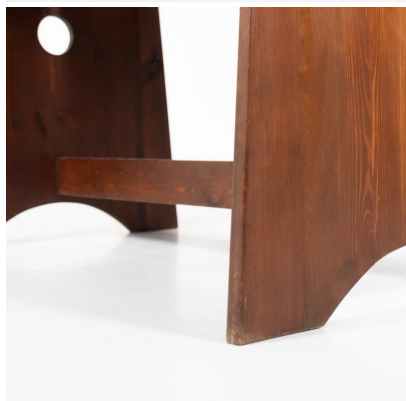

**MID-CENTURY MODERN DINING SET  
BY GILBERT MARKLUND FOR  
FURUSNICKARN AB, 1960S**

Mid-Century Modern Dining Set by Gilbert  
Marklund for Furusnickarn AB, 1960s

Categories: [Furniture](#), [Other](#), [Seating](#),  
[Tables/Desks](#)

**GALLERY IMAGES**