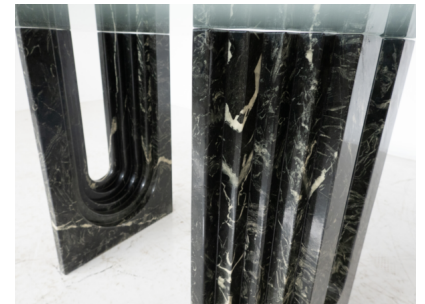

GALLERY IMAGES