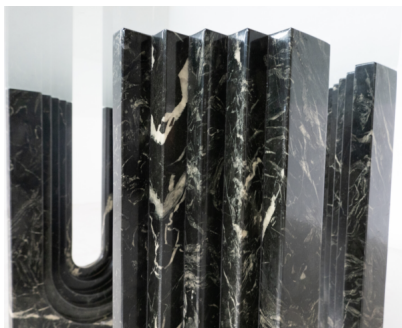

LIVING IN STYLE

GALLERY

Gallery Tel: + 44 (0) 20 8076 5055

Mobile Tel: + 44 (0) 7968 752 760

Email: info@livinginstylegallery.com

Site: livinginstylegallery.com