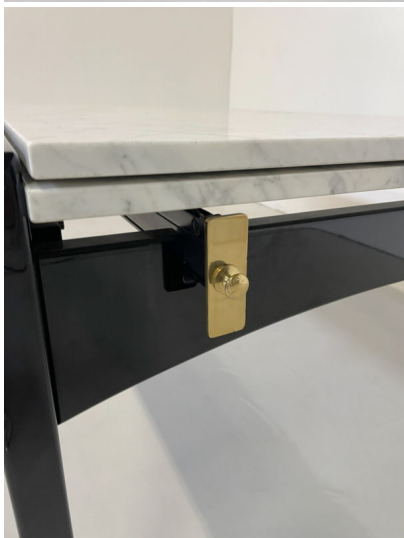

**MID-CENTURY MODERN DINING
TABLE BY IGNAZIO GARDELLA,
ITALY, 1980S**

Mid-Century Modern Dining Table by Ignazio
Gardella, Italy, 1980s

Categories: [Furniture](#), [Tables/Desks](#)

GALLERY IMAGES

LIVING IN STYLE