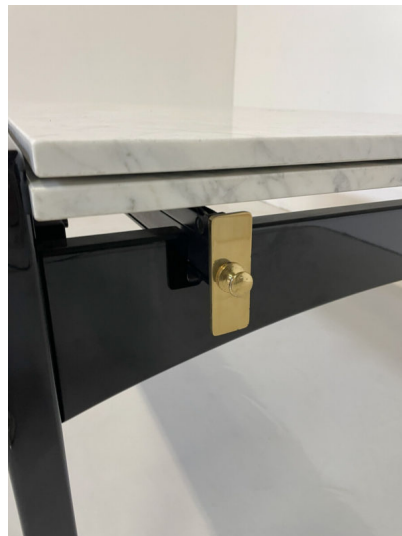

**MID-CENTURY MODERN DINING
TABLE BY IGNAZIO GARDELLA,
ITALY, 1980S**

Mid-Century Modern Dining Table by Ignazio
Gardella, Italy, 1980s

Categories: [Furniture](#), [Tables/Desks](#)

GALLERY IMAGES

LIVING IN STYLE