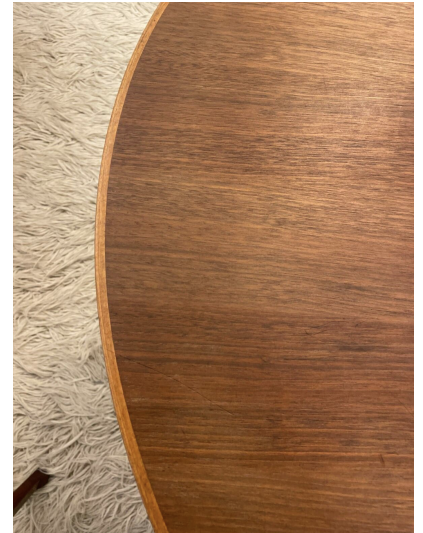

**MID-CENTURY MODERN DINING  
TABLE IN THE STYLE OF EERO  
SAARINEN FOR KNOLL, 1960S**

Mid-Century Modern Dining Table in the  
style of Eero Saarinen for Knoll, 1960s

**Categories:** [Furniture](#), [Tables/Desks](#)

**GALLERY IMAGES**