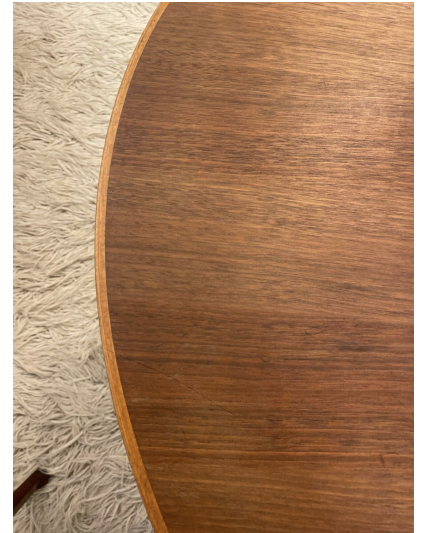

**MID-CENTURY MODERN DINING
TABLE IN THE STYLE OF EERO
SAARINEN FOR KNOLL, 1960S**

Mid-Century Modern Dining Table in the
style of Eero Saarinen for Knoll, 1960s

Categories: [Furniture](#), [Tables/Desks](#)

GALLERY IMAGES

LIVING IN STYLE

GALLERY

Gallery Tel: + 44 (0) 20 8076 5055

Mobile Tel: + 44 (0) 7968 752 760

Email: info@livinginstylegallery.com

Site: livinginstylegallery.com

LIVING IN STYLE