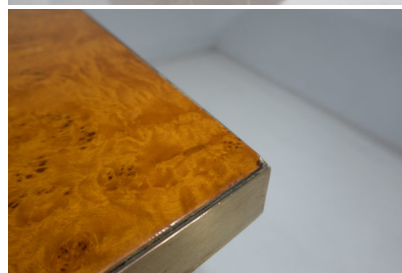

**MID CENTURY MODERN DINING  
TABLE IN THE STYLE OF WILLY  
RIZZO**

*A mid-century modern ash burl dining table  
in the style of Willy Rizzo.*

*Made in Italy in the 1970's.*

---

**Categories:** [Furniture](#), [Tables/Desks](#)

**GALLERY IMAGES**

## ADDITIONAL INFORMATION

<b>Dimensions</b>	99 × 200 × 77 cm
<b>Color</b>	Gold, Light Brown
<b>Material</b>	Ash, Brass