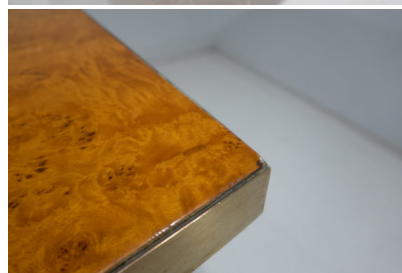

**MID CENTURY MODERN DINING
TABLE IN THE STYLE OF WILLY
RIZZO**

*A mid-century modern ash burl dining table
in the style of Willy Rizzo.*

Made in Italy in the 1970's.

Categories: [Furniture](#), [Tables/Desks](#)

GALLERY IMAGES

ADDITIONAL INFORMATION

Dimensions	99 × 200 × 77 cm
Color	Gold, Light Brown
Material	Ash, Brass