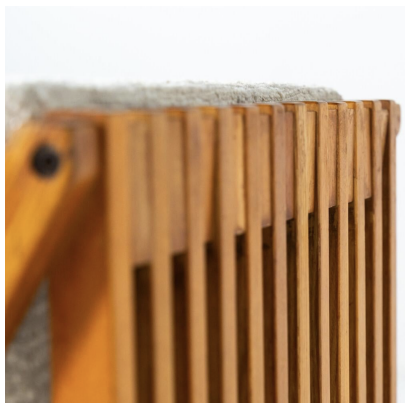

LIVING IN STYLE

GALLERY

Gallery Tel: + 44 (0) 20 8076 5055

Mobile Tel: + 44 (0) 7968 752 760

Email: info@livinginstylegallery.com

Site: livinginstylegallery.com