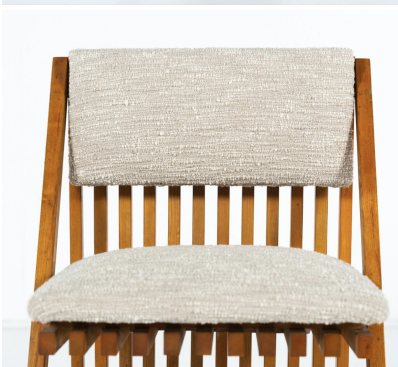

**MID-CENTURY MODERN DINING  
TABLE SET " MILLEPIEDI" BY TITO  
PINORI, 1970S**

Mid-Century Modern Dining Table Set "  
Millepiedi" by Tito Pinori, 1970s

Categories: [Furniture](#), [Seating](#)

**GALLERY IMAGES**