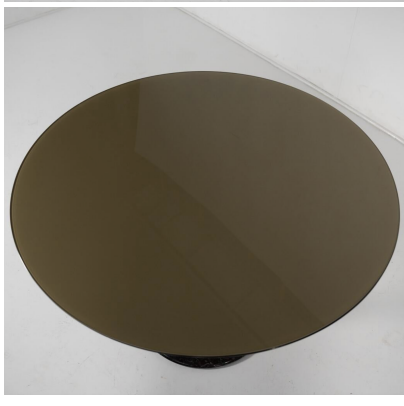

**MID-CENTURY MODERN DINING
TABLE, WOOD AND MARBLE, 1960S**

Mid-Century Modern Dining Table, Wood and
Marble, 1960s

Categories: [Furniture](#), [Tables/Desks](#)

GALLERY IMAGES

LIVING IN STYLE

GALLERY

Gallery Tel: + 44 (0) 20 8076 5055