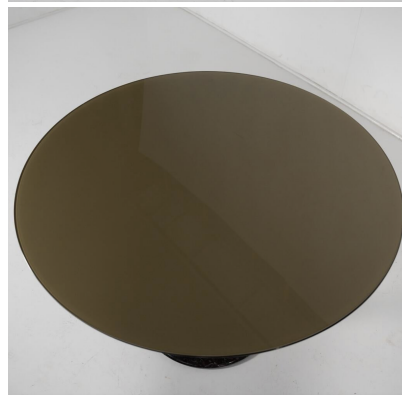

**MID-CENTURY MODERN DINING
TABLE, WOOD AND MARBLE, 1960S**

Mid-Century Modern Dining Table, Wood and
Marble, 1960s

Categories: [Furniture](#), [Tables/Desks](#)

GALLERY IMAGES

LIVING IN STYLE

GALLERY

Gallery Tel: + 44 (0) 20 8076 5055