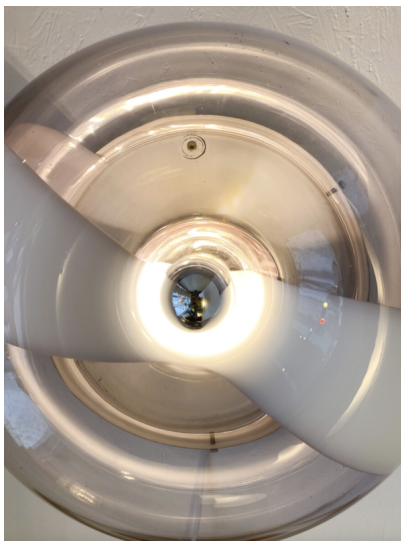

LIVING IN STYLE

GALLERY

Gallery Tel: + 44 (0) 20 8076 5055

Mobile Tel: + 44 (0) 7968 752 760

Email: info@livinginstylegallery.com

Site: livinginstylegallery.com