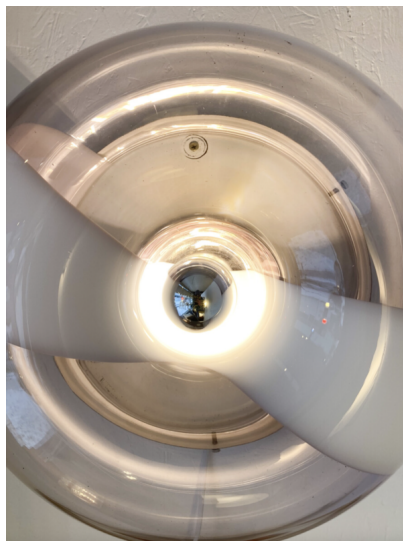

LIVING IN STYLE

GALLERY

Gallery Tel: + 44 (0) 20 8076 5055

Mobile Tel: + 44 (0) 7968 752 760

Email: info@livinginstylegallery.com

Site: livinginstylegallery.com